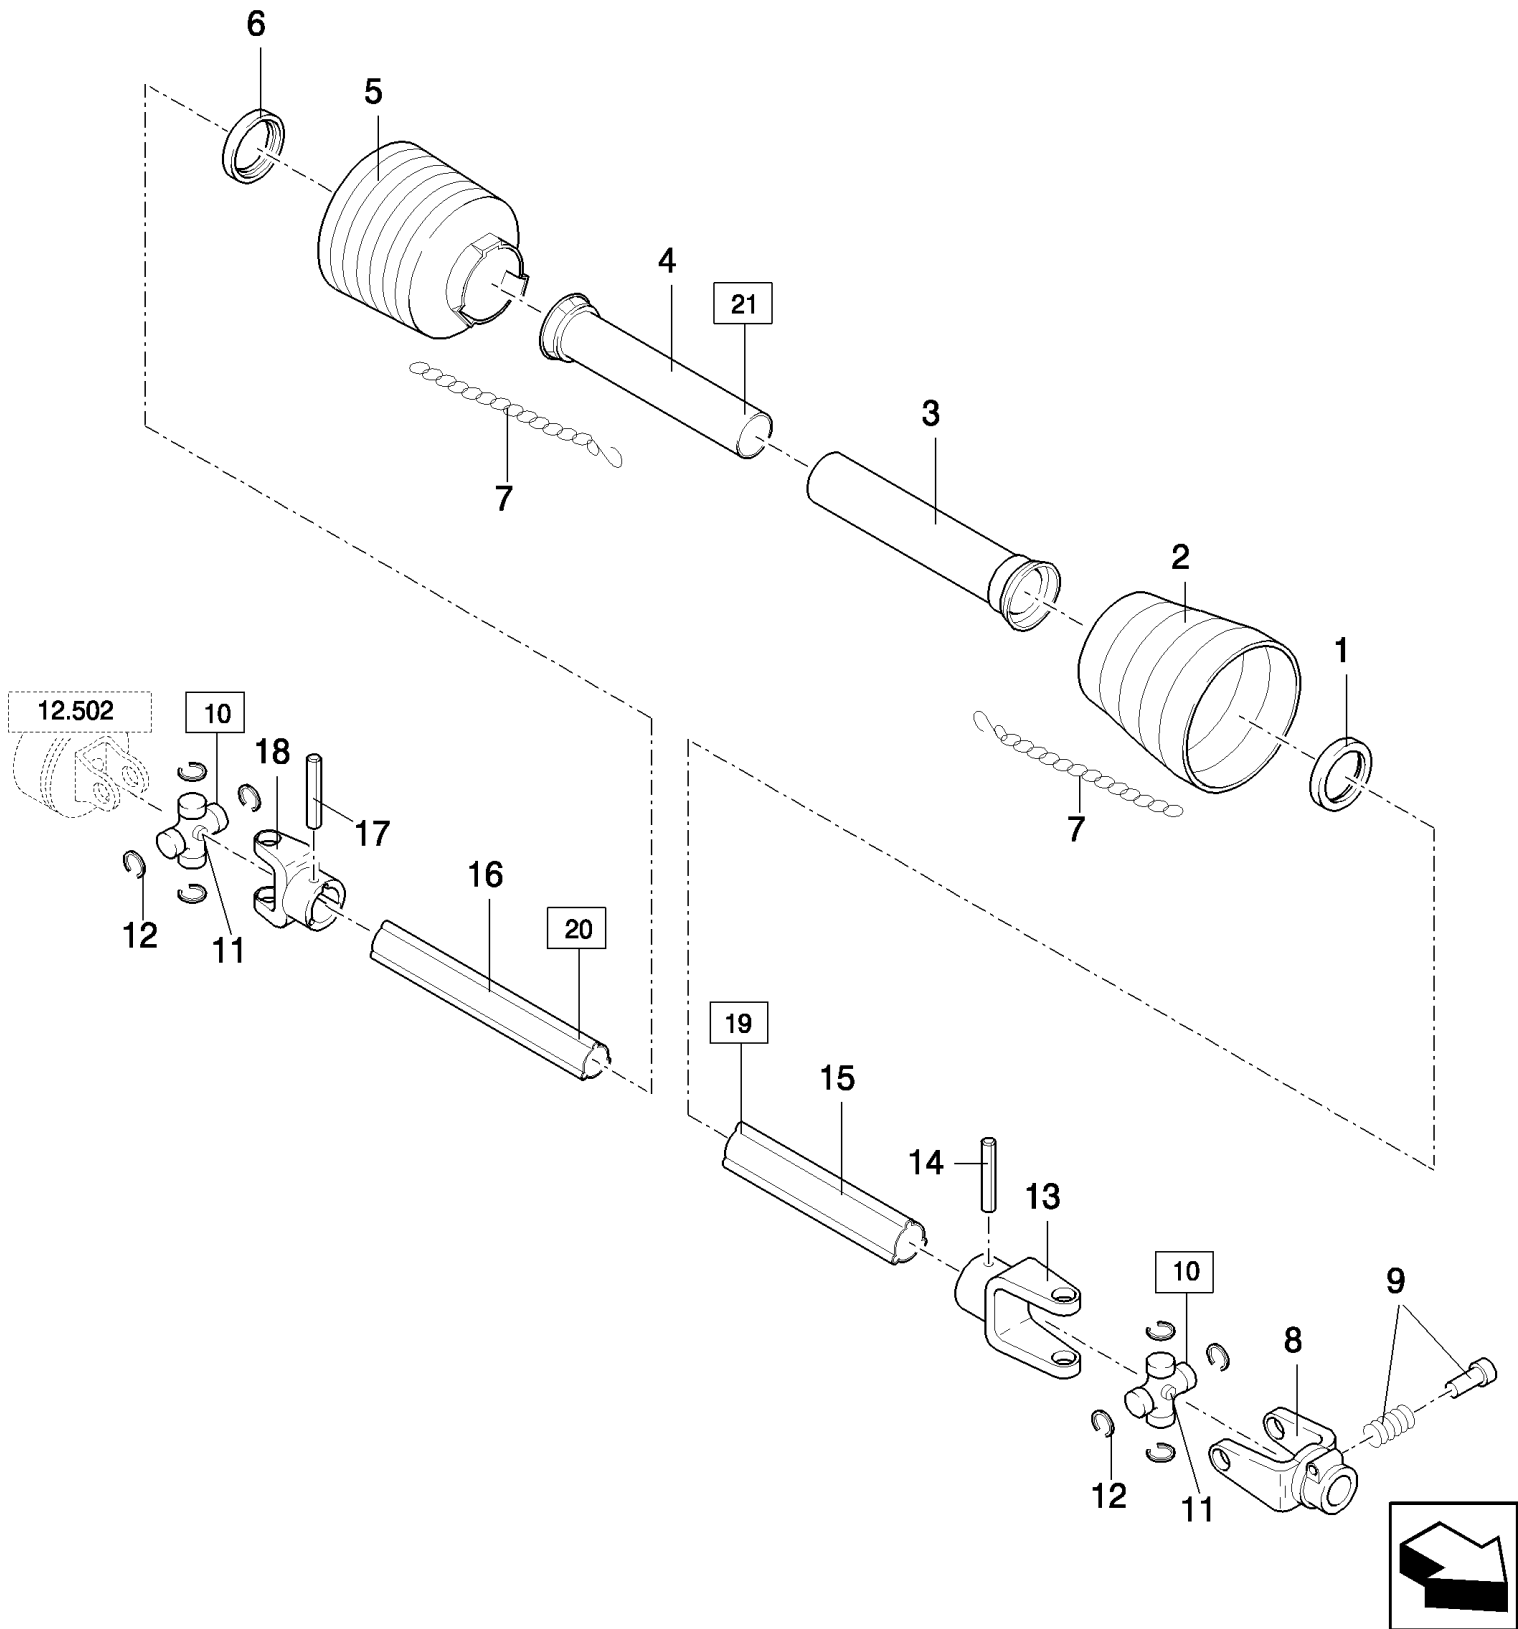

12.511(01) VARIABLE PULLEY

ZAFHEAD PICK-UP UNIT (1/98-)

12.511(01) VARIABLE PULLEY

сылка	Номер детали	Кол-во	Описание
	84062865	1	PULLEY,
1	84062937	2	CIRCLIP,
2	84062938	2	NUT,
3	84062939	2	CLUTCH, PLATE,
4	84062940	2	CLUTCH, PLATE,
5	84062941	1	SHAFT,
6	84062942	1	RING,

ZAFHEAD PICK-UP UNIT (1/98-)

12.512(01) MAIN TRANSMISSION, LH

ZAFHEAD PICK-UP UNIT (1/98-)

12.512(01) MAIN TRANSMISSION, LH

сылка	Номер детали	Кол-во	Описание
1	84062816	1	SHIELD,
2	84062802	2	SCREW,
3	84062809	4	WASHER,
4	84062805	2	NUT,
5	84062796	1	BUSHING,
6	84062797	2	SCREW,
7	84062795	1	GEAR,
8	84062812	1	CHAIN, (26,27)
9	84062819	4	BEARING ASSY,
10	84062818	2	BEARING ASSY,
11	84062800	3	SCREW,
12	84062808	4	WASHER,
13	84062803	10	NUT,
14	84062801	3	SCREW,
15	84062806	6	WASHER,
16	84062821	1	SHAFT,
17	84062820	1	KEY,
18	84062815	1	SHIELD,
19	84062817	1	SUPPORT,
20	84062799	1	SCREW,
21	84062811	1	SUPPORT,
22	84062810	1	LEVER, IDLER,
23	84062807	1	WASHER,
24	84062804	1	NUT,
25	84062798	4	SCREW,
26	84062813	AR	LINK, CONNECTING,
27	84062814	AR	LINK, CONNECTING,

12.513(01) POWER TAKE-OFF

ZAFHEAD PICK-UP UNIT (1/98-)

12.513(01) POWER TAKE-OFF

сылка	Номер детали	Кол-во	Описание
	84062759	1	SHAFT, PTO, (1 TO 18)
	84062789	1	SHAFT, PTO, HALF,INNER
	84062788	1	SHAFT, PTO, HALF,OUTER
1	84062771	1	BEARING ASSY,
2	84062772	1	SHIELD,
3	84062773	1	SHIELD,
4	84062774	1	SHIELD,
5	84062775	1	SHIELD,
6	84062776	1	BEARING ASSY,
7	84062777	2	CHAIN,
8	84062760	1	YOKE,
9	84062778	2	PIN,
10	84062761	2	SPIDER,
11	84062763	2	NIPPLE, LUBE,
12	84062762	8	CIRCLIP,
13	84062764	1	PROFILE,
14	84062768	1	PIN, ROLL,
15	84062765	1	SHIELD,
16	84062766	1	SHIELD,
17	84062767	1	PIN, ROLL,
18	84062769	1	PROFILE,
19	84062786	1	SHAFT, PTO, OUTER (8 TO 15)
20	84062787	1	SHAFT, PTO, INNER (10 TO 12,16 TO 18)
21	84062792	1	SHIELD, (1 TO 7)