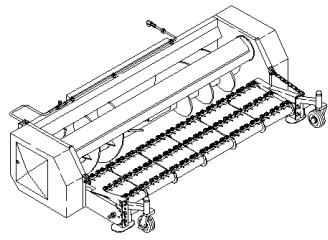

ZAFHEAD PICK-UP UNIT (1/98-)

12.508(01) ADJUSTABLE AUGER FINGERS AND PULLEY VARIABLE, RH

ZAFHEAD PICK-UP UNIT (1/98-)

12.508(01) ADJUSTABLE AUGER FINGERS AND PULLEY VARIABLE, RH

сылка	Номер детали	Кол-во	Описание
1	84062897	1	LOCK,
2	84062898	1	SHIELD,
3	84062900	2	SHIM,
4	84062899	1	SHIELD,
5	84062901	2	SCREW,
6	84062908	4	WASHER,
7	84062805	17	NUT,
8	84062809	30	WASHER,
9	84062802	15	SCREW,
10	84062918	1	HYDRAULIC CYLINDER,
11	84062914	1	TIE-ROD, THREADED,
12	84062913	1	TIE-ROD, THREADED,
13	84062903	1	SCREW,
14	84062808	14	WASHER,
15	84062911	1	LEVER,
16	84062803	16	NUT,
17	87351559	1	
18	84062902	1	SCREW,
19	84062907	1	WASHER,
20	84062888	1	NUT,
21	84062845	1	SHIELD,
22	84062904	1	SCREW,
23	84062906	4	WASHER,
24	84062905	4	SCREW,
25	84062919	1	KEY,
26	84062909	1	WASHER,
27	84062910	4	NUT,
28	84062916	2	CLIP,
29	84062917	2	CLEVIS,
30	84062915	1	TIE-ROD, THREADED,
31	84062912	1	LEVER,
32	84062920	1	CIRCLIP,
33	84062921	1	NIPPLE, LUBE,
34	84062922	1	SPRING,

ZAFHEAD PICK-UP UNIT (1/98-)

12.509(01) REEL TRANSMISSION, LH

ZAFHEAD PICK-UP UNIT (1/98-)

12.509(01) REEL TRANSMISSION, LH

сылка	Номер детали	Кол-во	Описание
1	84062831	1	AUGER,
2	84062840	4	SCREW,
3	84062839	2	SCREW,
4	84068755	2	SHIELD,
5	84062841	2	WASHER,
6	84062828	2	NUT,
7	84062838	1	SCREW,
8	84062844	1	SUPPORT,
9	84062810	1	LEVER, IDLER,
10	84062807	1	WASHER,
11	84062804	1	NUT,
12	84062837	2	BEARING ASSY,
13	84062836	1	BEARING ASSY,
14	84062835	1	SPACER,
15	84062803	3	NUT,
16	84062808	3	WASHER,
17	84062832	1	GEAR,
18	84062833	1	CHAIN, (24,25)
19	84062848	1	SHAFT,
20	84062846	1	KEY,
21	84062847	1	KEY,
22	84062842	1	WASHER,
23	84062843	1	NUT,
24	84062813	AR	LINK, CONNECTING,
25	84062834	AR	LINK, CONNECTING,