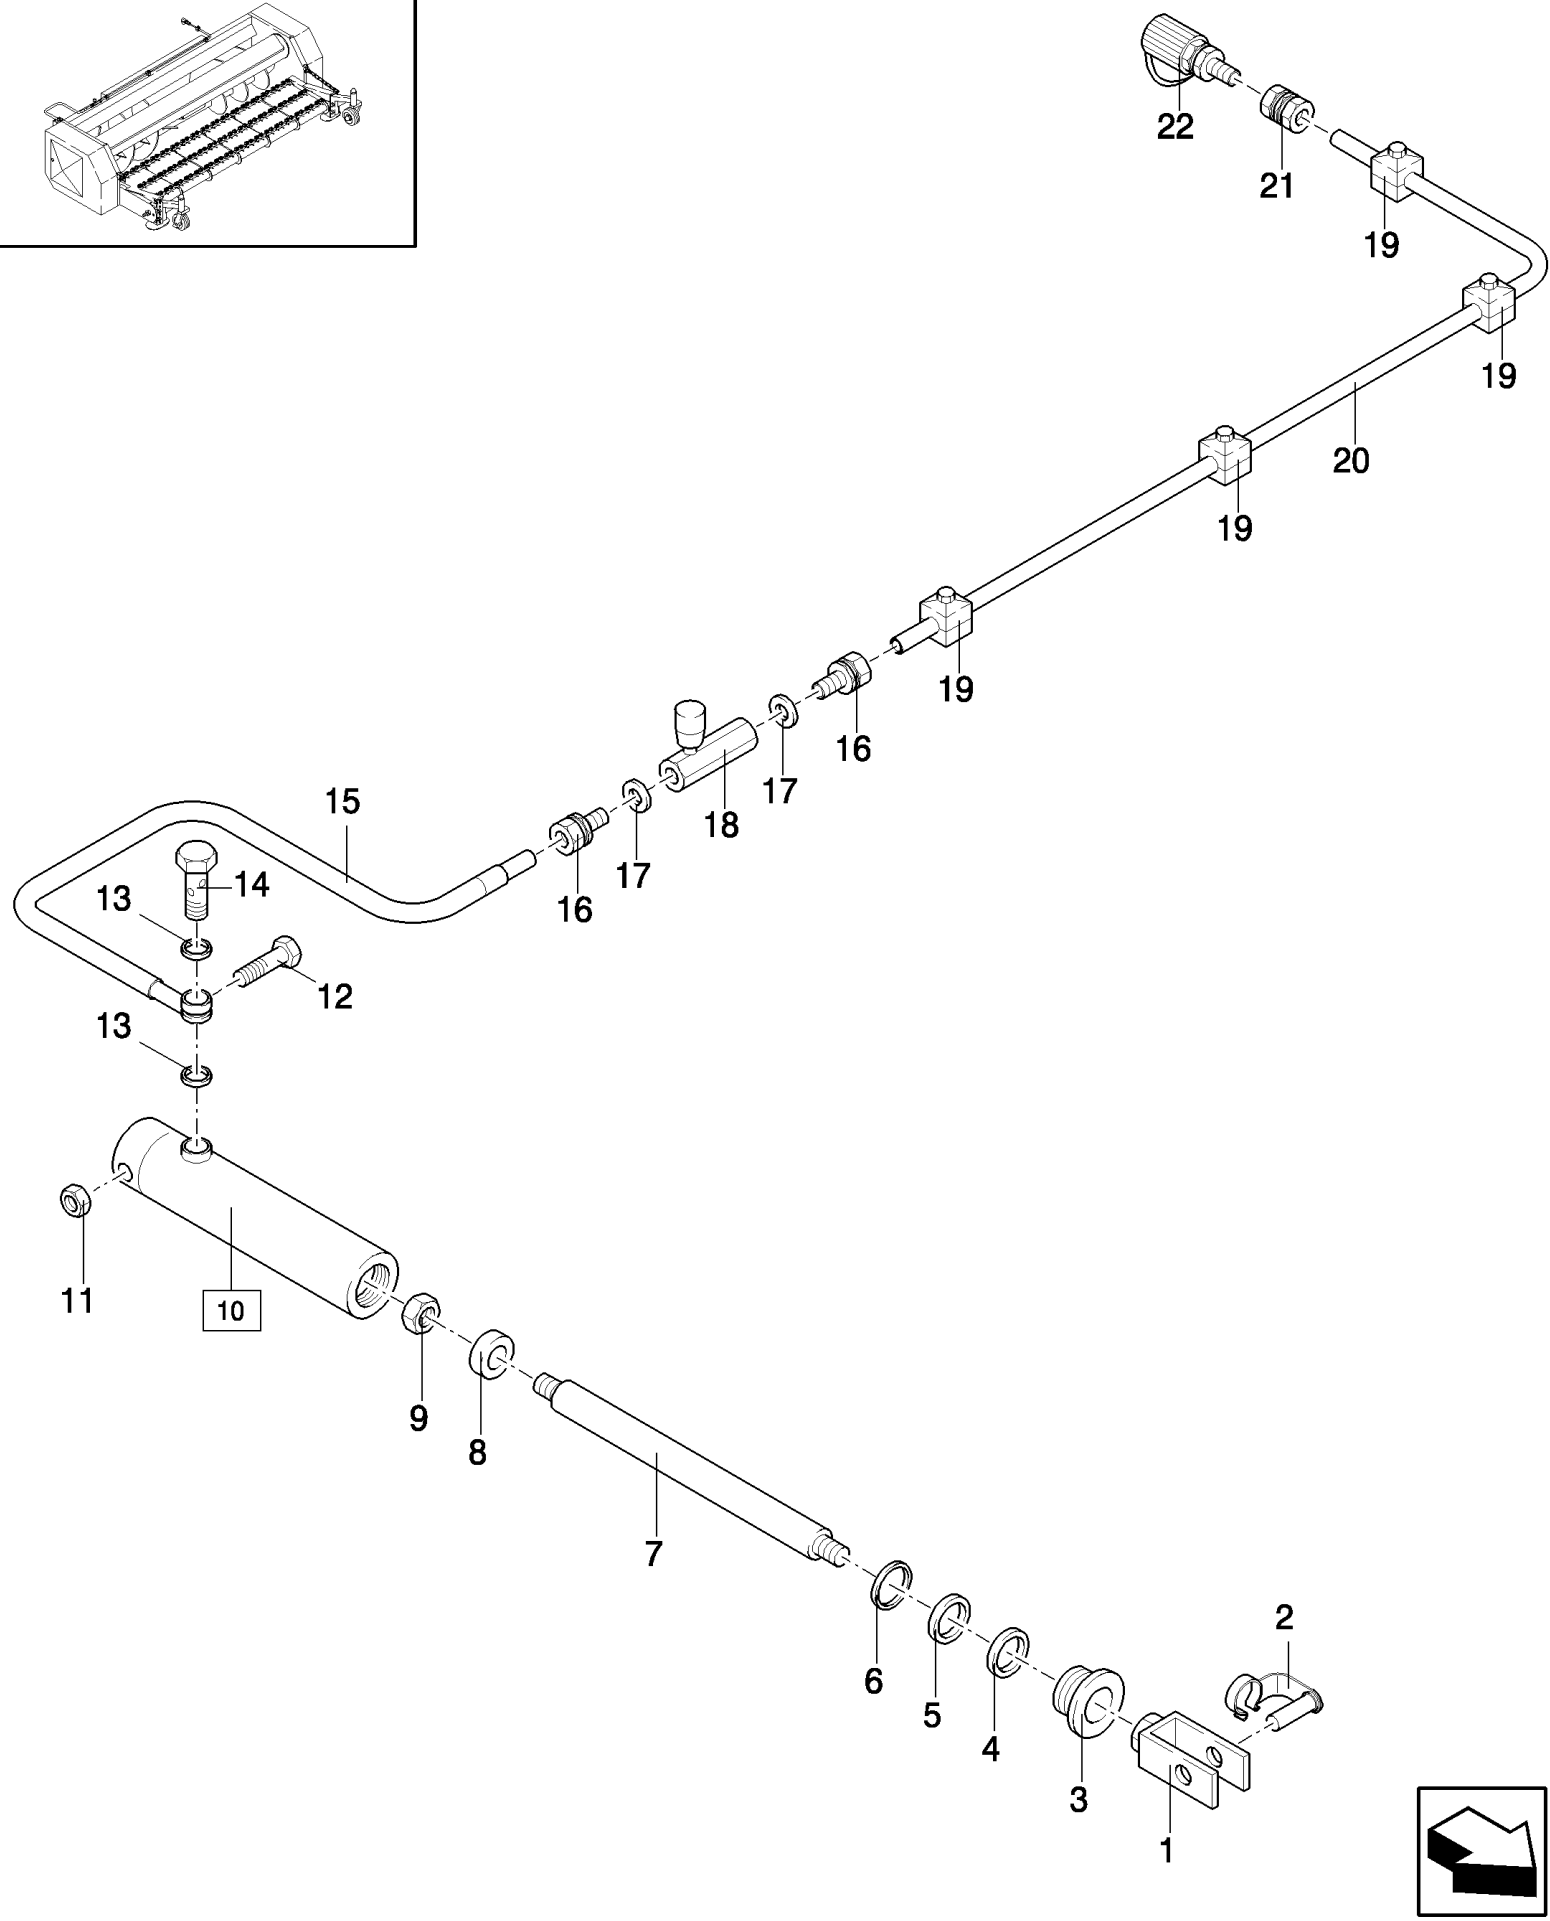

ZAFHEAD PICK-UP UNIT (1/98-)

12.517(01) HYDRAULIC SYSTEM

ZAFHEAD PICK-UP UNIT (1/98-)

12.517(01) HYDRAULIC SYSTEM

сылка	Номер детали	Кол-во	Описание
1	84062876	1	CLEVIS,
2	84062877	1	CLIP,
3	84062878	1	CYLINDER HEAD,
4	84062879	1	SEAL,
5	84062880	1	SEAL,
6	84062881	1	SEAL,
7	84068754	1	SHAFT,
8	84062882	1	BUSHING,
9	84062889	1	NUT,
10	84062883	1	HYDRAULIC CYLINDER, (3 TO 9)
11	84062888	1	NUT,
12	84062884	1	SCREW,
13	84062886	2	WASHER,
14	84062885	1	SCREW,
15	84062890	1	HOSE, FLEXIBLE,
16	84062892	2	CONNECTOR, HYD.,
17	84062887	2	WASHER,
18	84062894	1	VALVE, HYDRAULIC,
19	84062893	4	CLAMP,
20	84062891	1	TUBE, RIGID,
21	84062895	1	CONNECTOR, HYD.,
22	84062896	1	COUPLING, QUICK, MALE,