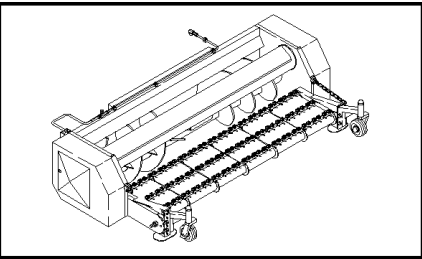

12.511(01) VARIABLE PULLEY

ZAFHEAD PICK-UP UNIT (1/98-)

12.511(01) VARIABLE PULLEY

сылка	Номер детали	Кол-во	Описание
	84062865	1	PULLEY,
1	84062937	2	CIRCLIP,
2	84062938	2	NUT,
3	84062939	2	CLUTCH, PLATE,
4	84062940	2	CLUTCH, PLATE,
5	84062941	1	SHAFT,
6	84062942	1	RING,