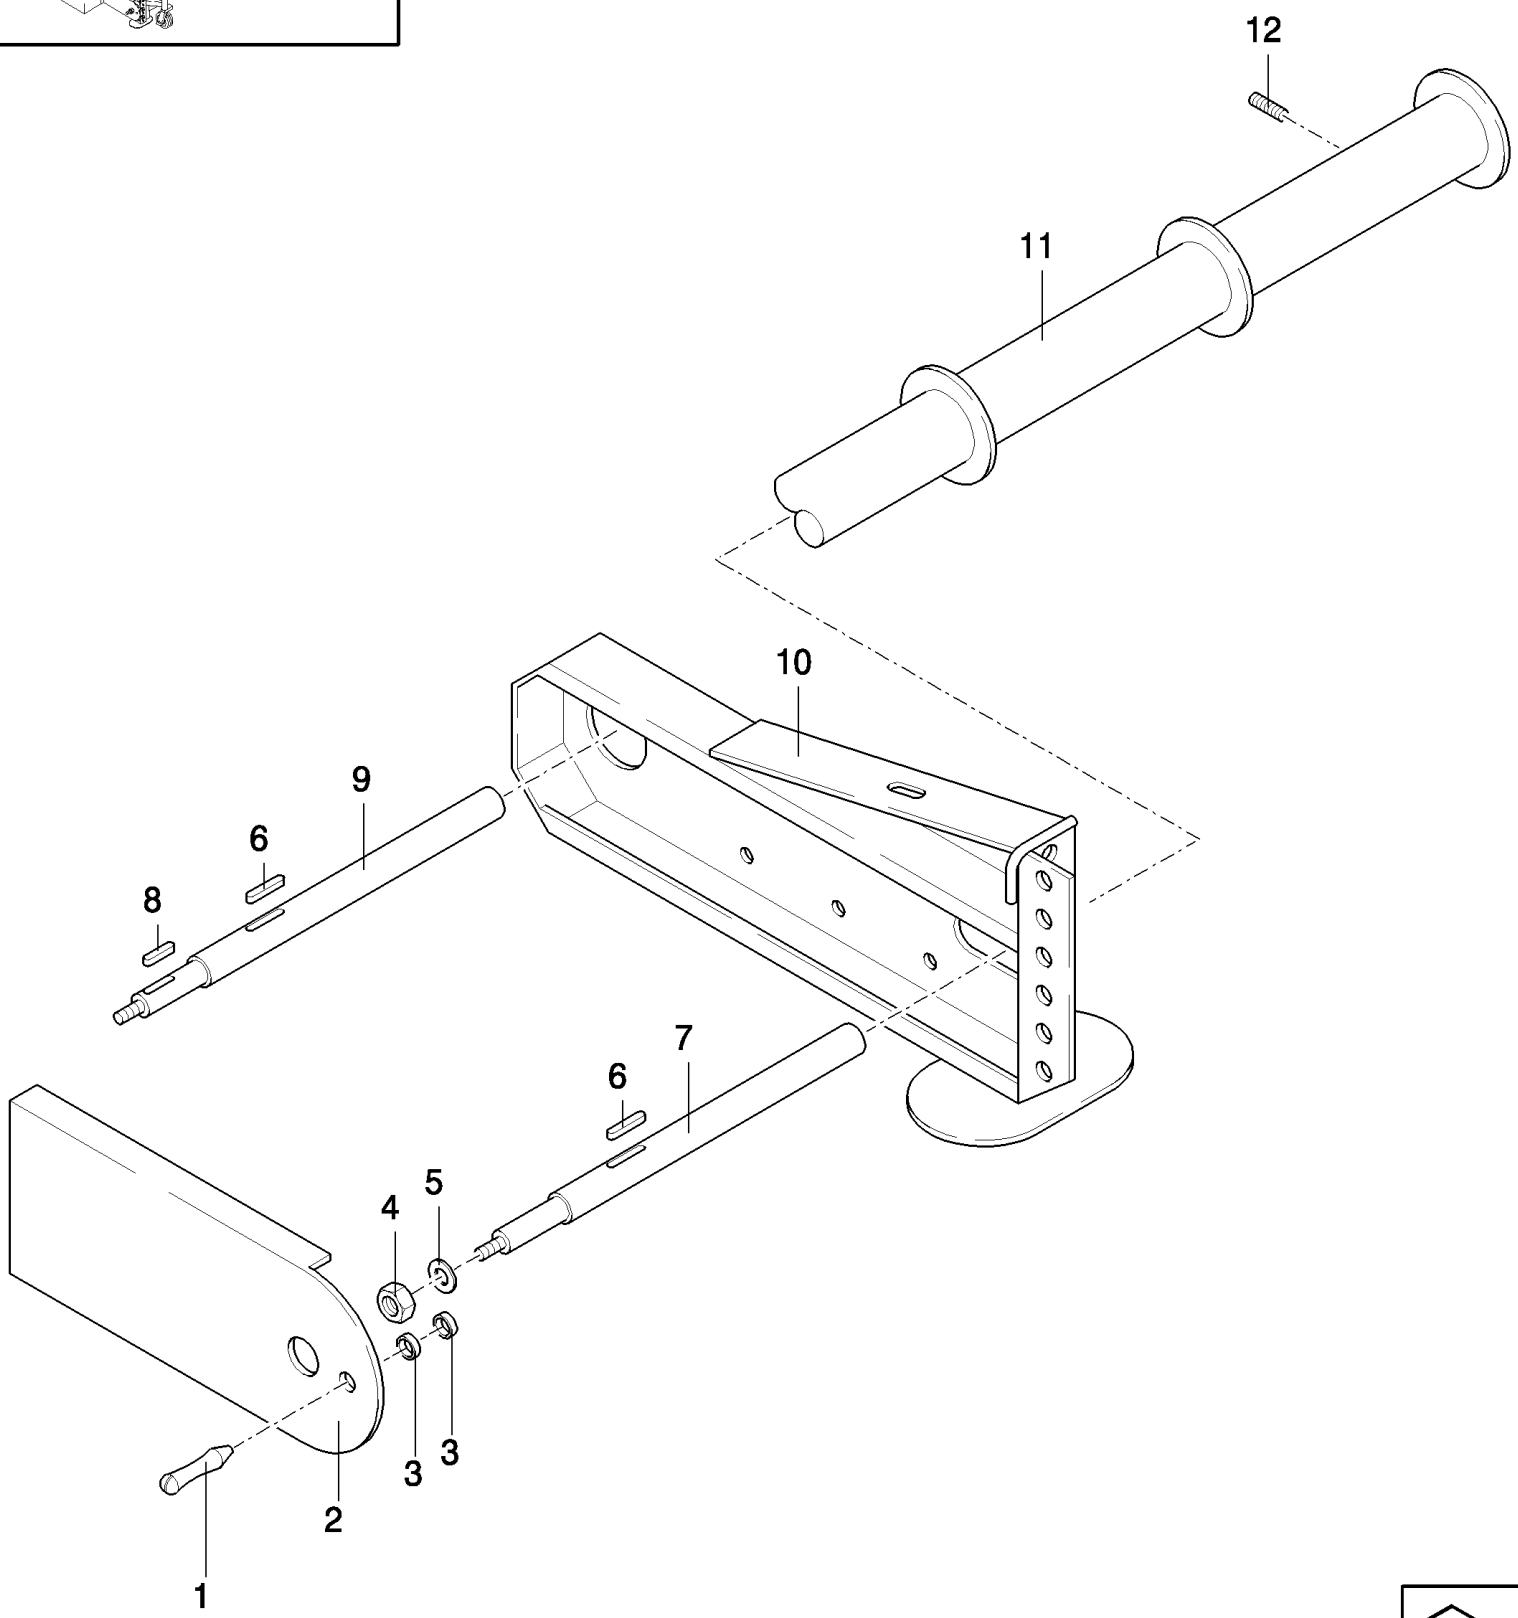

ZAFHEAD PICK-UP UNIT (1/98-)

12.503(01) PICK-UP, RH

ZAFHEAD PICK-UP UNIT (1/98-)

12.503(01) PICK-UP, RH

сылка	Номер детали	Кол-во	Описание
1	84062897	1	LOCK,
2	84062988	1	SHIELD,
3	84062900	2	SHIM,
4	84062843	1	NUT,
5	84062984	1	WASHER,
6	84062847	2	KEY,
7	84062987	1	SHAFT,
8	84062846	1	KEY,
9	84062989	1	SHAFT,
10	84062985	1	SUPPORT,
11	84062986	1	ROLLER, , C2001-
	87547449	1	ROLLER, , -D2002
12	84062840	1	SCREW,