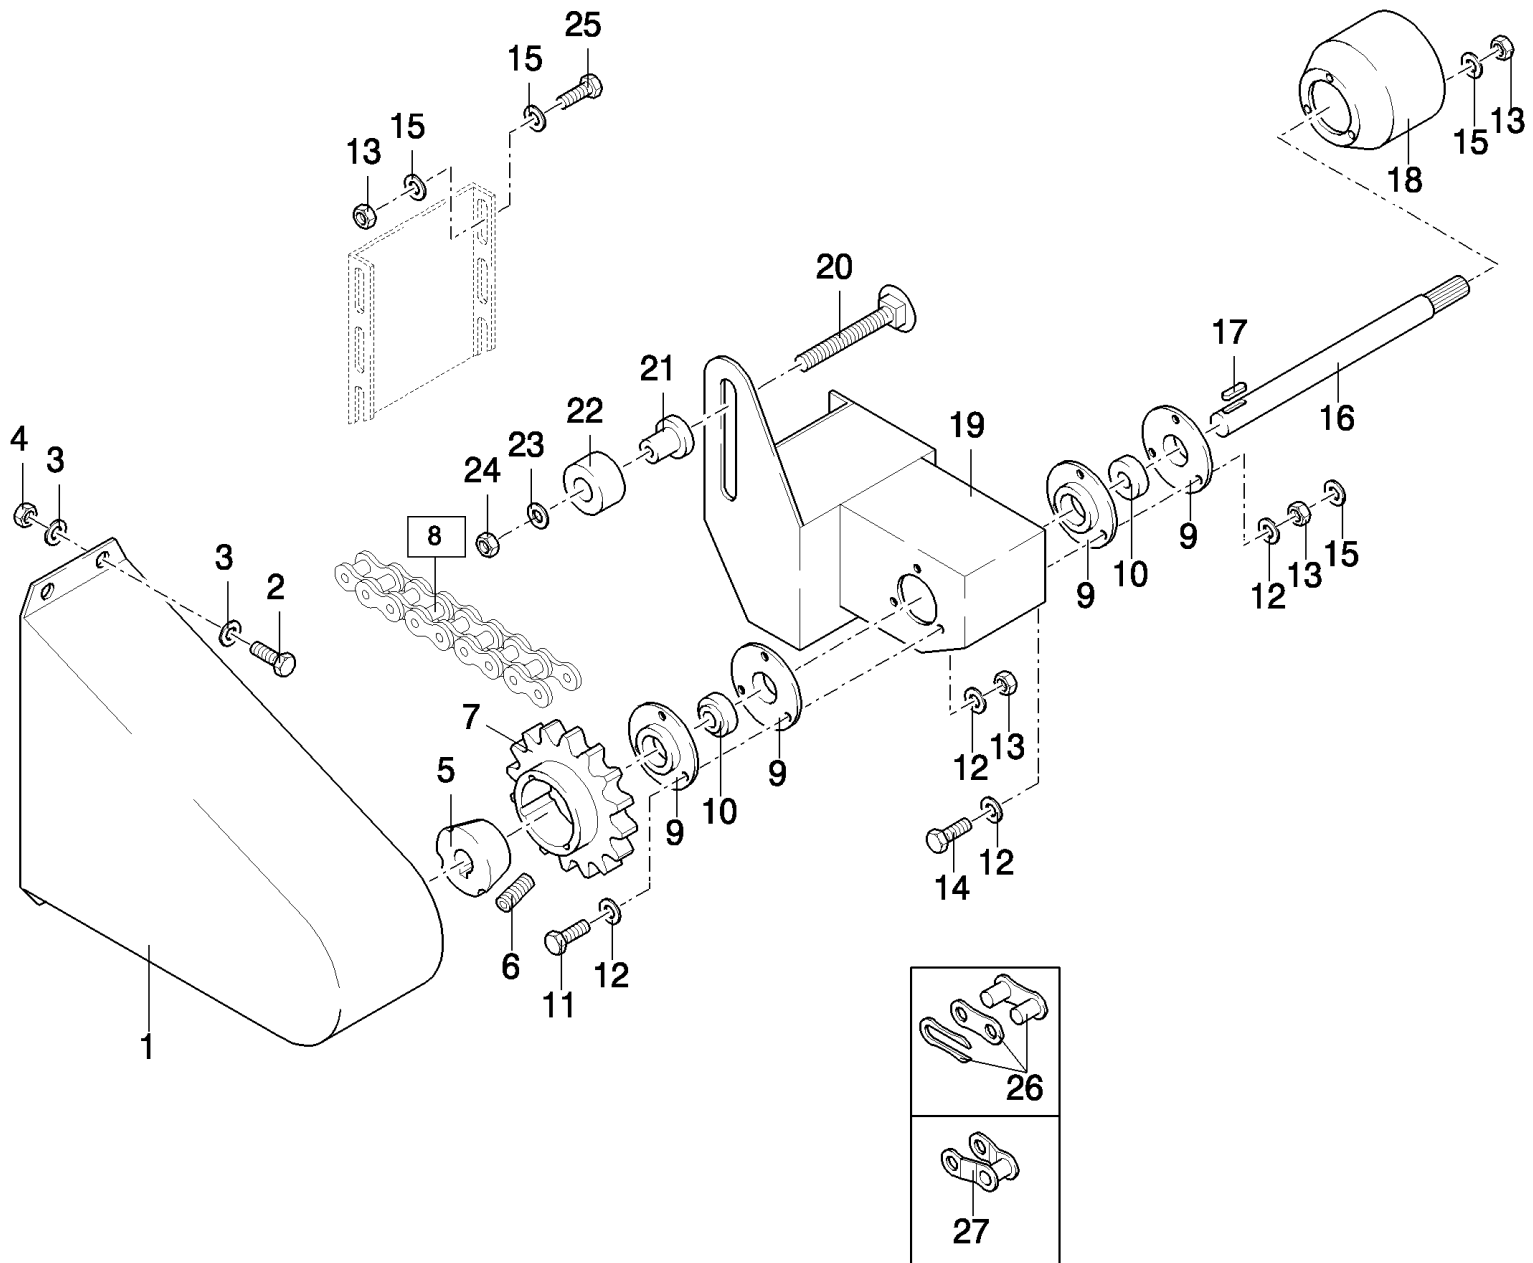

ZAFHEAD PICK-UP UNIT (1/98-)

12.512(01) MAIN TRANSMISSION, LH

ZAFHEAD PICK-UP UNIT (1/98-)

12.512(01) MAIN TRANSMISSION, LH

сылка	Номер детали	Кол-во	Описание
1	84062816	1	SHIELD,
2	84062802	2	SCREW,
3	84062809	4	WASHER,
4	84062805	2	NUT,
5	84062796	1	BUSHING,
6	84062797	2	SCREW,
7	84062795	1	GEAR,
8	84062812	1	CHAIN, (26,27)
9	84062819	4	BEARING ASSY,
10	84062818	2	BEARING ASSY,
11	84062800	3	SCREW,
12	84062808	4	WASHER,
13	84062803	10	NUT,
14	84062801	3	SCREW,
15	84062806	6	WASHER,
16	84062821	1	SHAFT,
17	84062820	1	KEY,
18	84062815	1	SHIELD,
19	84062817	1	SUPPORT,
20	84062799	1	SCREW,
21	84062811	1	SUPPORT,
22	84062810	1	LEVER, IDLER,
23	84062807	1	WASHER,
24	84062804	1	NUT,
25	84062798	4	SCREW,
26	84062813	AR	LINK, CONNECTING,
27	84062814	AR	LINK, CONNECTING,