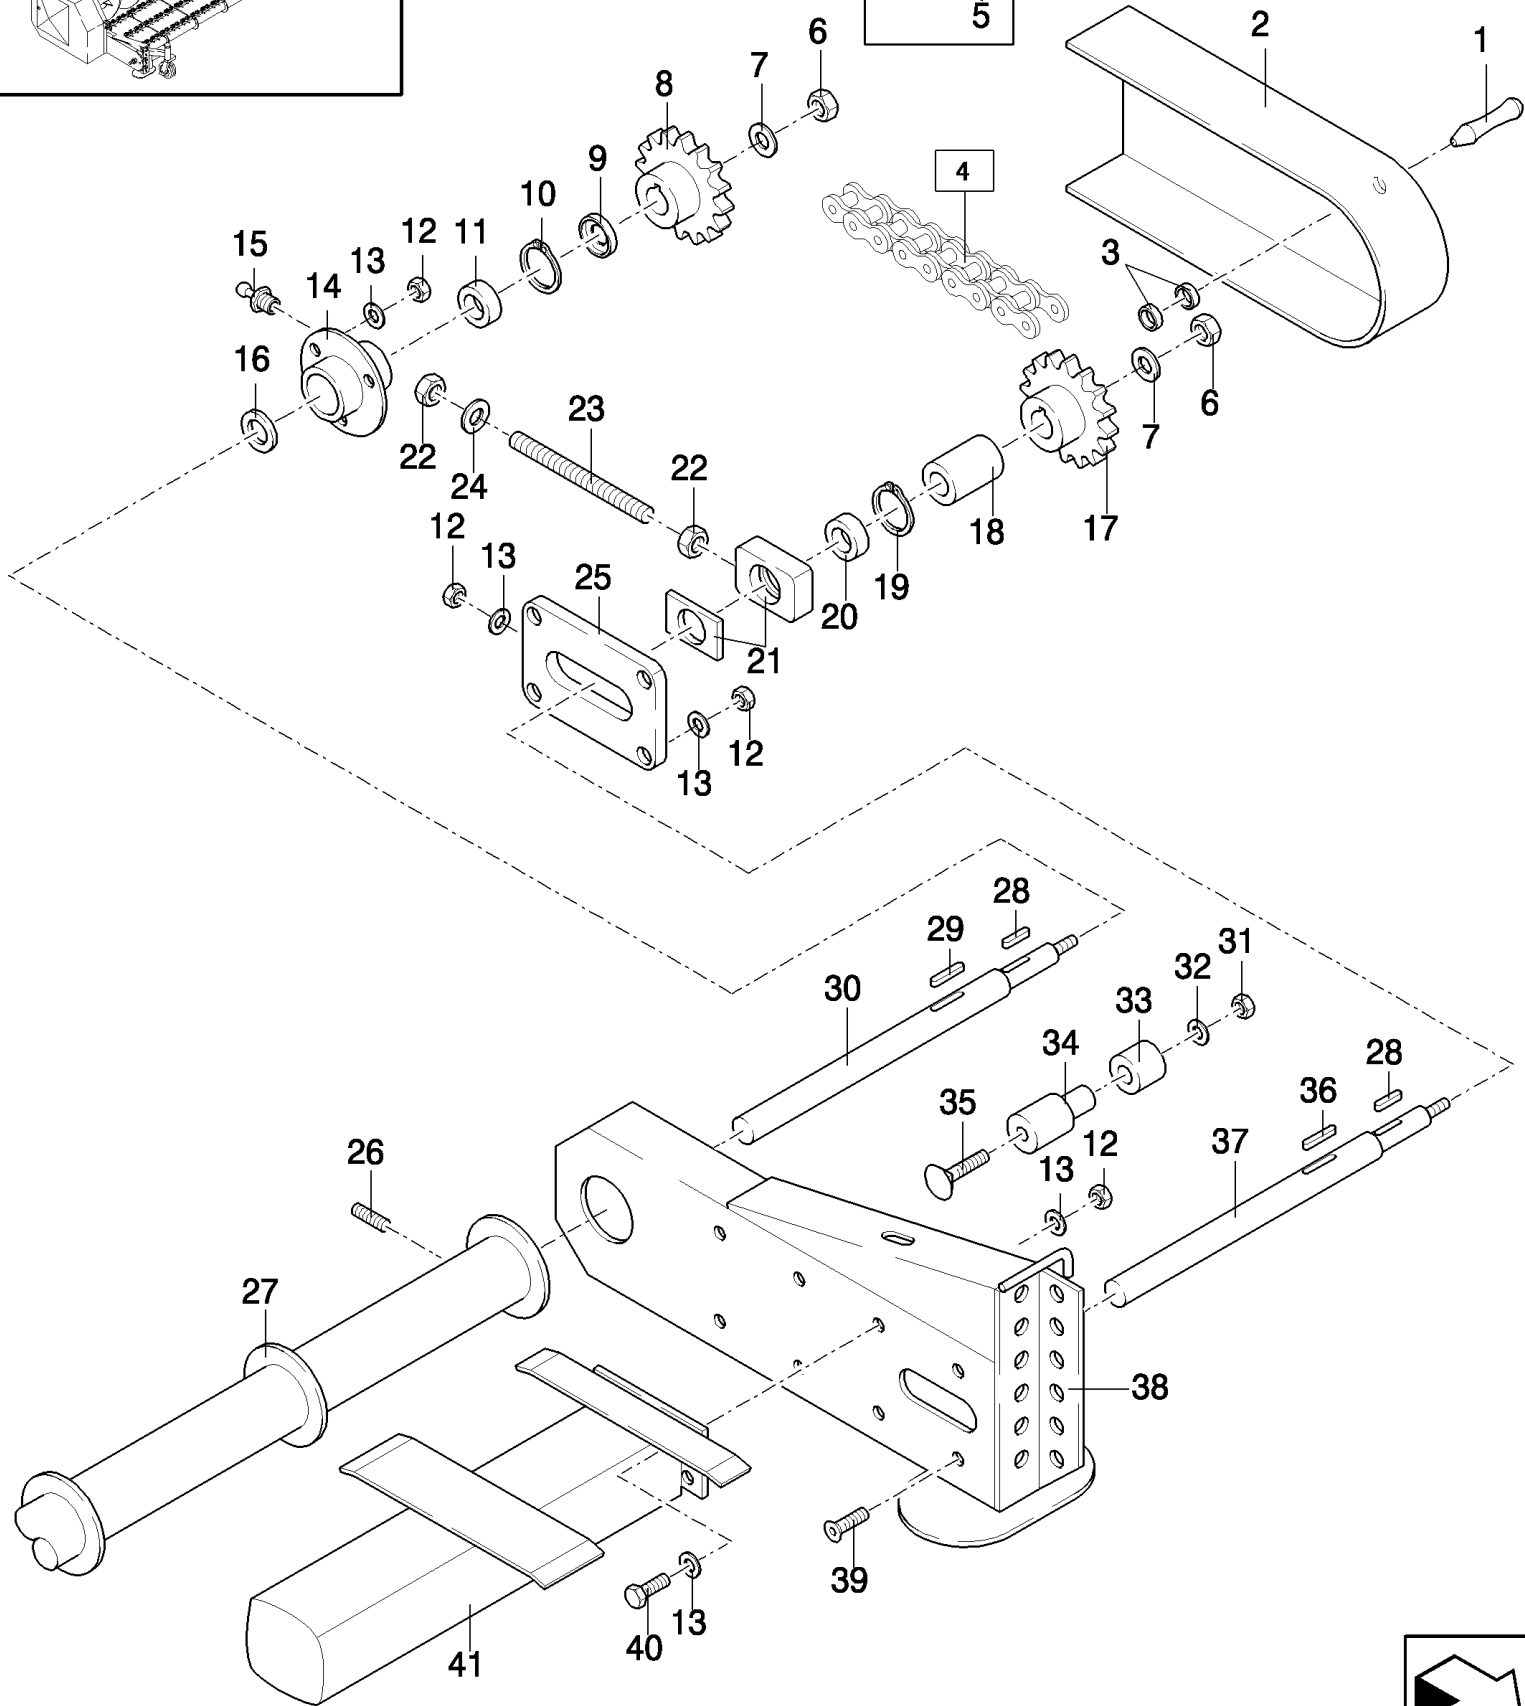

ZAFHEAD PICK-UP UNIT (1/98-)

12.502(01) PICK-UP, LH

ZAFHEAD PICK-UP UNIT (1/98-)

12.502(01) PICK-UP, LH

сылка	Номер детали	Кол-во	Описание
1	84062897	1	LOCK,
2	84062990	1	
3	84062900	2	SHIM,
4	84068650	1	CHAIN, (5)
5	84062813	1	LINK, CONNECTING,
6	84062843	2	NUT,
7	84062842	2	WASHER,
8	84068004	1	GEAR,
9	84062849	1	RING,
10	84062853	1	CIRCLIP,
11	84062856	1	BEARING ASSY,
12	84062803	11	NUT,
13	84062808	15	WASHER,
14	84062863	1	HUB,
15	84068005	1	NIPPLE, LUBE,
16	84062850	1	RING,
17	84062993	1	GEAR,
18	84062994	1	SPACER,
19	84062995	1	CIRCLIP, , C2001-
	87547450	1	CIRCLIP, , -D2002
20	84062996	1	BEARING ASSY,
21	84062997	2	SUPPORT,
22	84062909	2	WASHER,
23	84068000	2	TIE-ROD,
24	84062910	3	NUT,
25	84062999	2	SUPPORT,
26	84062840	4	SCREW,
27	84068009	1	ROLLER,
28	84068006	1	KEY, , C2001-
	87547448	1	ROLLER, , -D2002
29	84062847	1	KEY,
30	84068002	1	SHAFT,
31	84062804	1	NUT,
32	84062807	1	WASHER,
33	84062810	1	LEVER, IDLER,
34	84062998	1	SUPPORT,
35	84062991	4	SCREW,
36	84062846	1	KEY,
37	84068001	1	SHAFT,
38	84068008	1	SUPPORT,
39	84062992	4	SCREW,
40	84062800	4	SCREW,
41	84068376	1	SUPPORT,