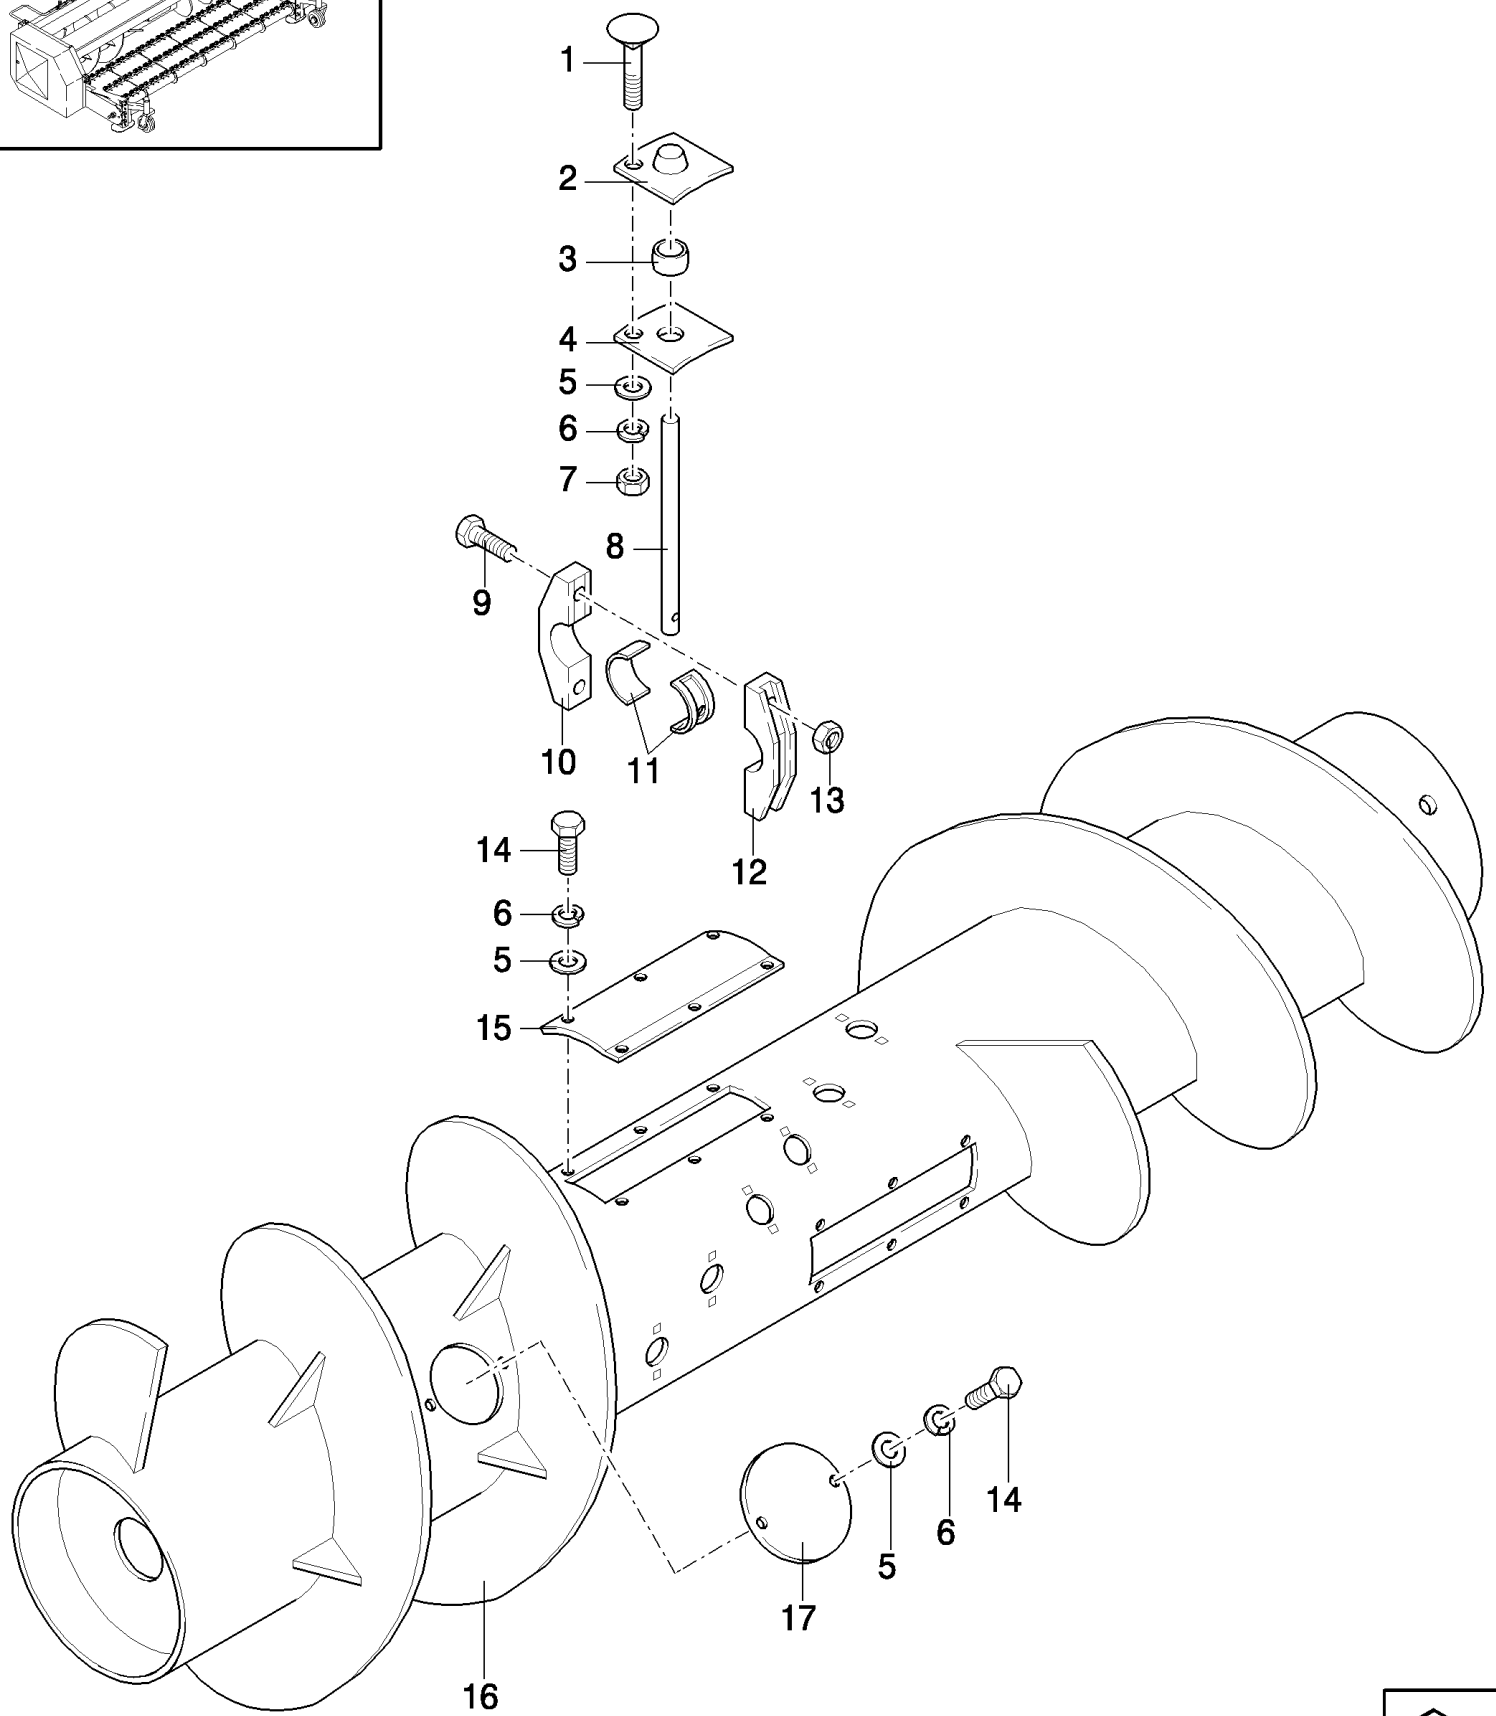

ZAFHEAD PICK-UP UNIT (1/98-)

12.503(01) PICK-UP, RH

ZAFHEAD PICK-UP UNIT (1/98-)

12.503(01) PICK-UP, RH

сылка	Номер детали	Кол-во	Описание
1	84062897	1	LOCK,
2	84062988	1	SHIELD,
3	84062900	2	SHIM,
4	84062843	1	NUT,
5	84062984	1	WASHER,
6	84062847	2	KEY,
7	84062987	1	SHAFT,
8	84062846	1	KEY,
9	84062989	1	SHAFT,
10	84062985	1	SUPPORT,
11	84062986	1	ROLLER, , C2001-
	87547449	1	ROLLER, , -D2002
12	84062840	1	SCREW,

12.504(01) FEEDING AUGER

ZAFHEAD PICK-UP UNIT (1/98-)

12.504(01) FEEDING AUGER

сылка	Номер детали	Кол-во	Описание
1	84062970	24	SCREW,
2	84062977	12	COVER,
3	84062976	12	RING,
4	84062978	12	COVER,
5	84062809	40	WASHER,
6	84062972	40	WASHER, LOCK,
7	84062973	24	NUT,
8	84062979	12	FINGER,
9	84062969	24	SCREW,
10	84062967	12	SUPPORT,
11	84062980	24	BUSHING,
12	84062966	12	SUPPORT,
13	84062805	24	NUT,
14	84062802	16	SCREW,
15	84062981	2	COVER,
16	84062956	1	AUGER,
17	84062982	2	COVER,