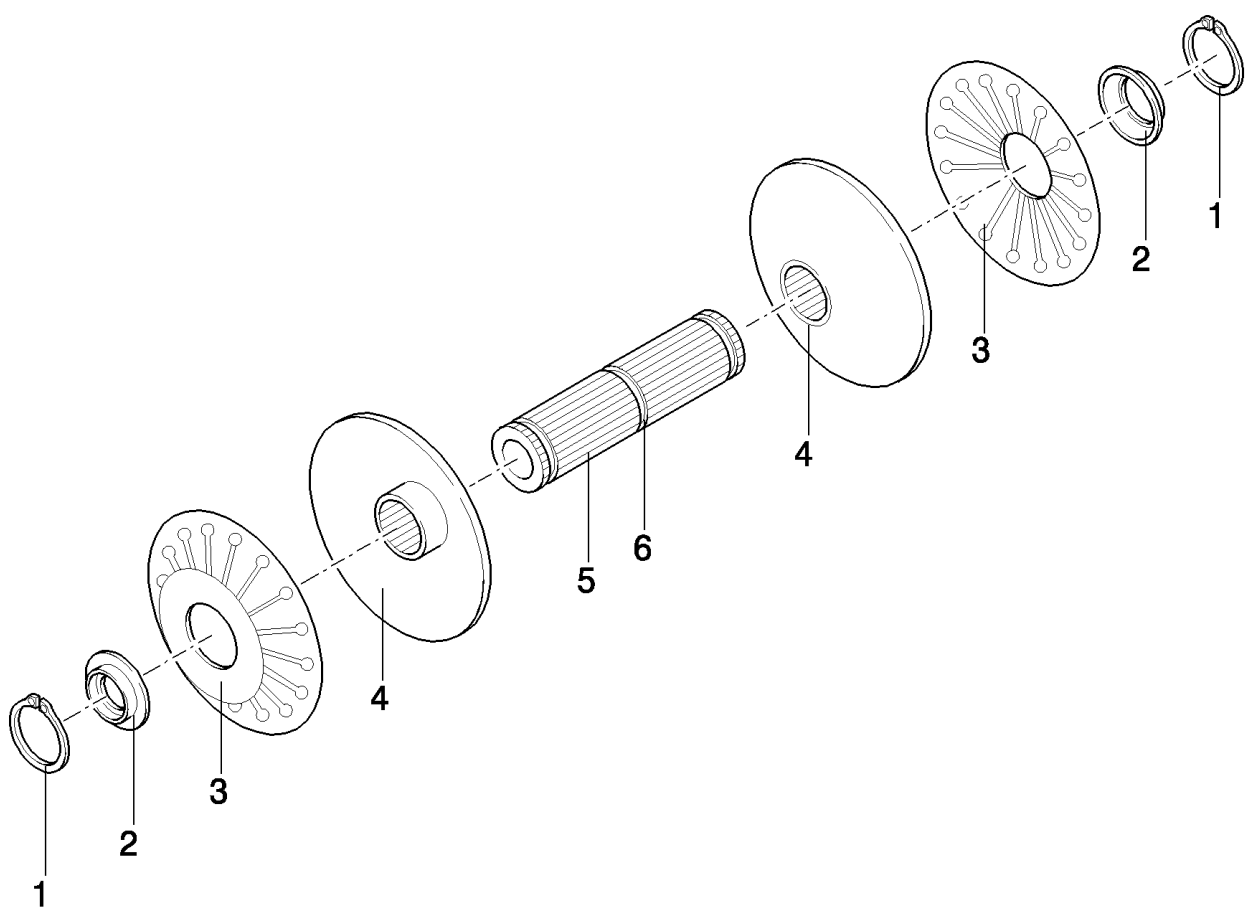

12.511(01) VARIABLE PULLEY

ZAFHEAD PICK-UP UNIT (1/98-)

12.511(01) VARIABLE PULLEY

сылка	Номер детали	Кол-во	Описание
	84062865	1	PULLEY,
1	84062937	2	CIRCLIP,
2	84062938	2	NUT,
3	84062939	2	CLUTCH, PLATE,
4	84062940	2	CLUTCH, PLATE,
5	84062941	1	SHAFT,
6	84062942	1	RING,