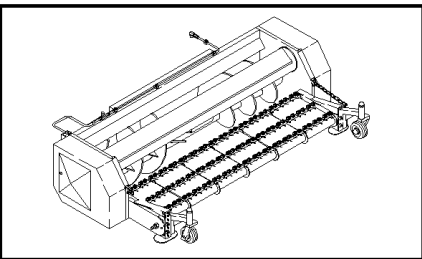

ZAFHEAD PICK-UP UNIT (1/98-)

12.506(01) FEEDING AUGER TRANSMISSION, LH

сылка	Номер детали	Кол-во	Описание
1	84062897	1	LOCK,
2	84062936	1	SHIELD,
3	84062900	2	SHIM,
4	84062935	1	SHIELD,
5	84062802	15	SCREW,
6	84062809	30	WASHER,
7	84062805	2	NUT,
8	84062908	4	WASHER,
9	84062901	2	SCREW,
10	84062927	1	SCREW,
11	84062928	1	WASHER,
12	84062924	1	GEAR,
13	84062932	1	CIRCLIP,
14	84062933	1	KEY,
15	84062934	1	KEY,
16	84062905	4	SCREW,
17	84062871	1	BUSHING,
18	84062797	AR	SCREW,
19	84062923	1	GEAR,
20	84062803	10	NUT,
21	84062806	4	WASHER,
22	84062925	1	BEARING ASSY,
23	84062926	2	FLANGE,
24	84062910	4	NUT,
25	84062906	4	WASHER,
26	84062930	1	SUPPORT,
27	84062904	2	SCREW,
28	84062808	6	WASHER,
29	84062828	2	NUT,
30	84062841	2	WASHER,
31	84062931	1	SHIELD,
32	84062839	2	SCREW,