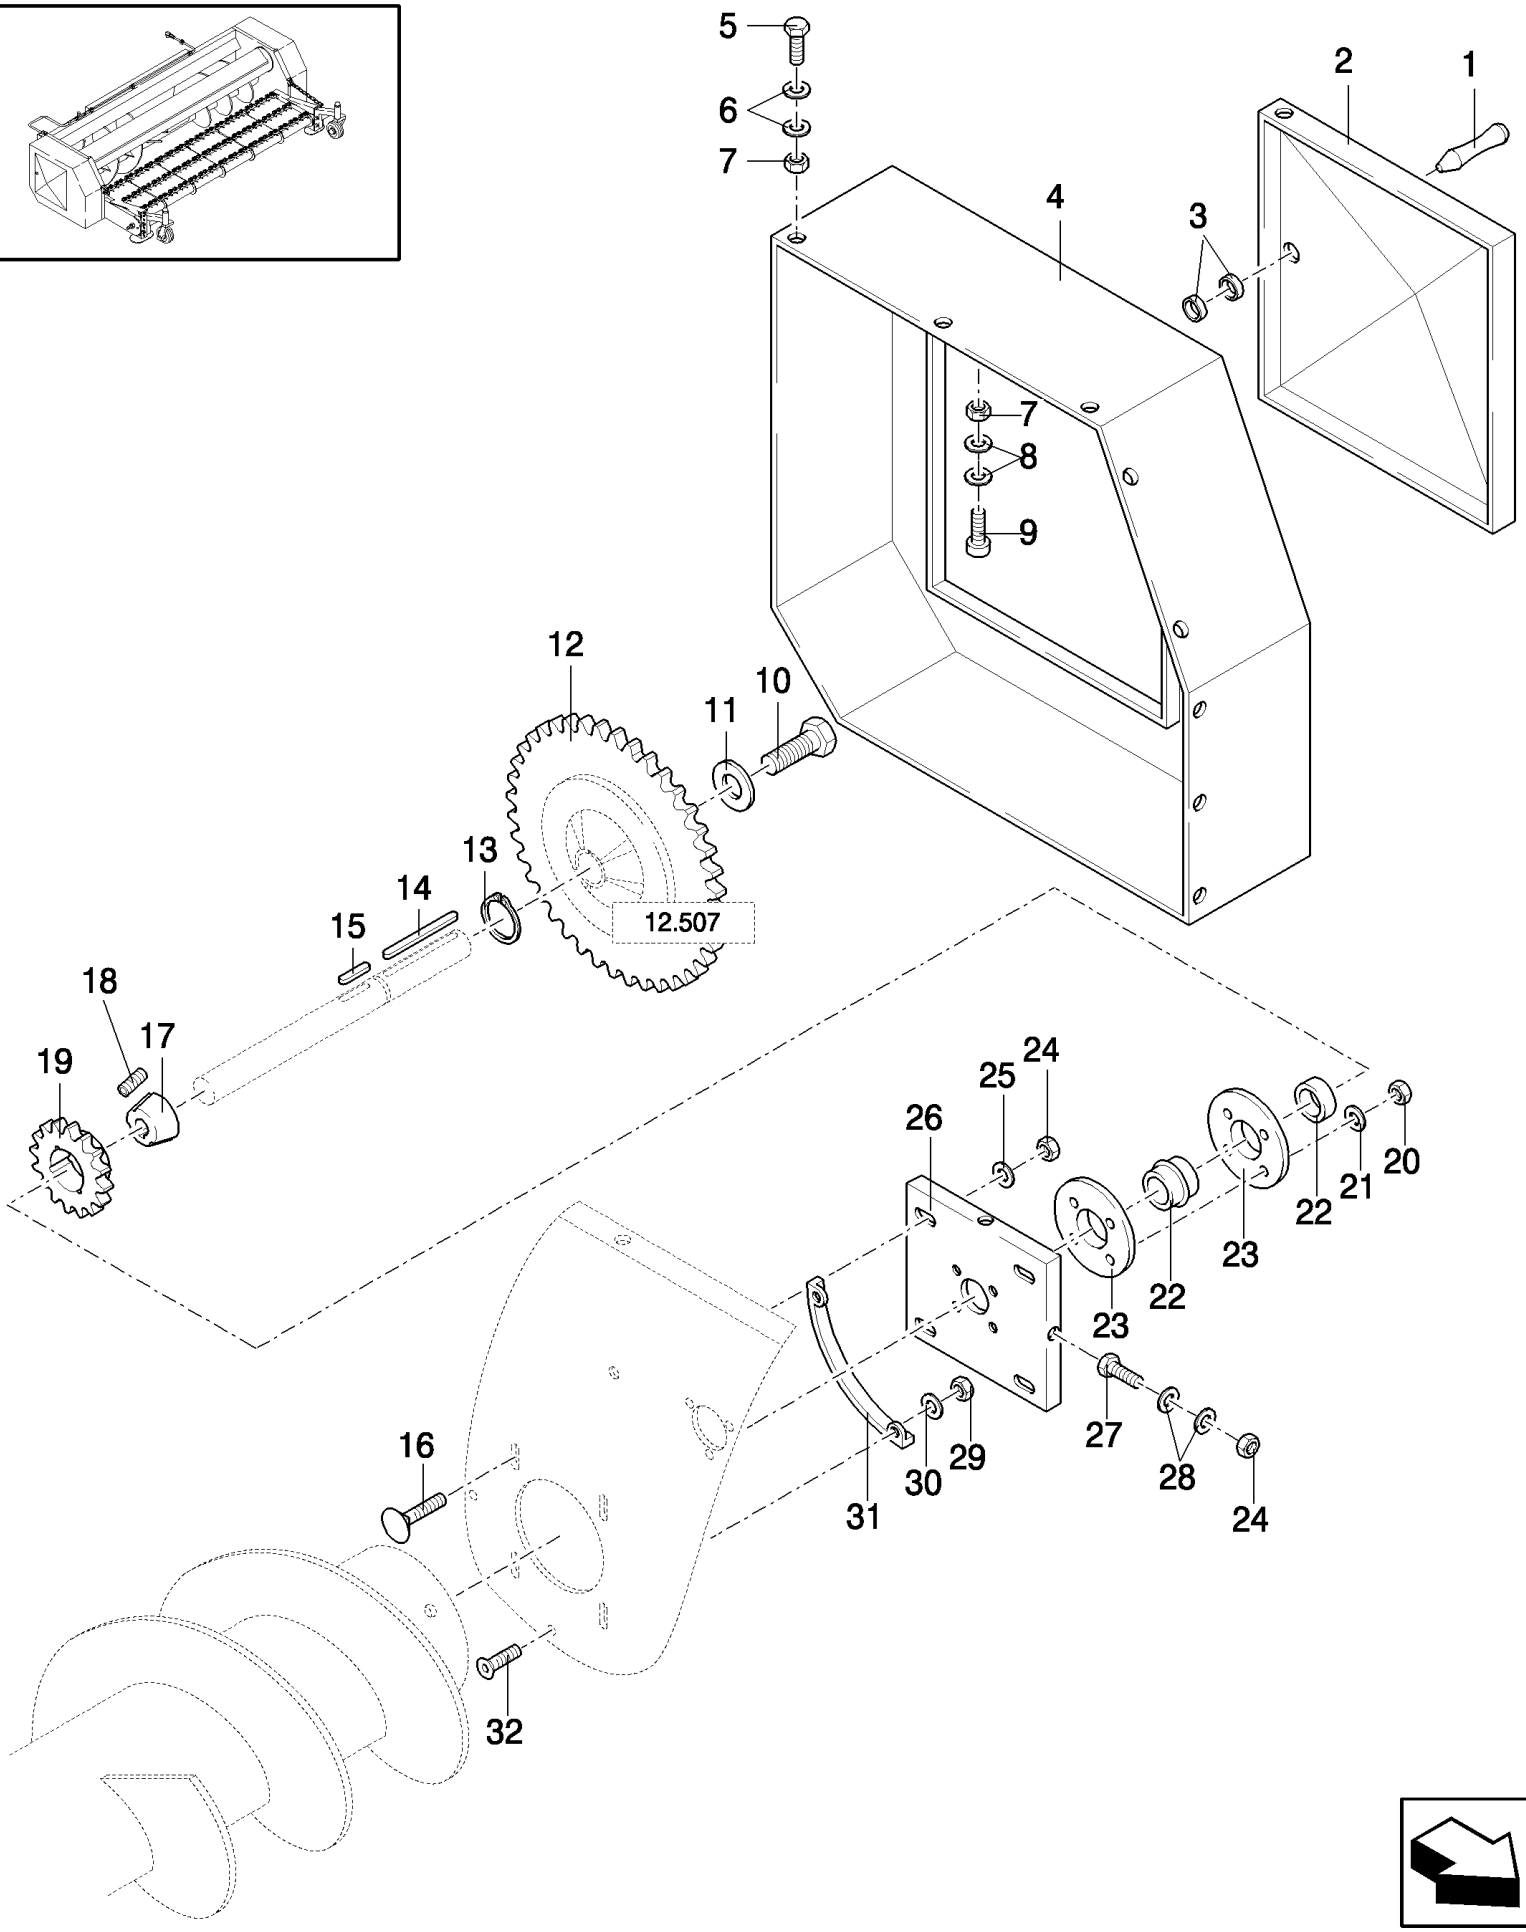

ZAFHEAD PICK-UP UNIT (1/98-)

12.506(01) FEEDING AUGER TRANSMISSION, LH

сылка	Номер детали	Кол-во	Описание
1	84062897	1	LOCK,
2	84062936	1	SHIELD,
3	84062900	2	SHIM,
4	84062935	1	SHIELD,
5	84062802	15	SCREW,
6	84062809	30	WASHER,
7	84062805	2	NUT,
8	84062908	4	WASHER,
9	84062901	2	SCREW,
10	84062927	1	SCREW,
11	84062928	1	WASHER,
12	84062924	1	GEAR,
13	84062932	1	CIRCLIP,
14	84062933	1	KEY,
15	84062934	1	KEY,
16	84062905	4	SCREW,
17	84062871	1	BUSHING,
18	84062797	AR	SCREW,
19	84062923	1	GEAR,
20	84062803	10	NUT,
21	84062806	4	WASHER,
22	84062925	1	BEARING ASSY,
23	84062926	2	FLANGE,
24	84062910	4	NUT,
25	84062906	4	WASHER,
26	84062930	1	SUPPORT,
27	84062904	2	SCREW,
28	84062808	6	WASHER,
29	84062828	2	NUT,
30	84062841	2	WASHER,
31	84062931	1	SHIELD,
32	84062839	2	SCREW,