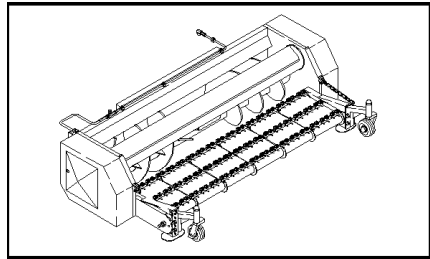

ZAFHEAD PICK-UP UNIT (1/98-)

12.503(01) PICK-UP, RH

ZAFHEAD PICK-UP UNIT (1/98-)

12.503(01) PICK-UP, RH

сылка	Номер детали	Кол-во	Описание
1	84062897	1	LOCK,
2	84062988	1	SHIELD,
3	84062900	2	SHIM,
4	84062843	1	NUT,
5	84062984	1	WASHER,
6	84062847	2	KEY,
7	84062987	1	SHAFT,
8	84062846	1	KEY,
9	84062989	1	SHAFT,
10	84062985	1	SUPPORT,
11	84062986	1	ROLLER, , C2001-
	87547449	1	ROLLER, , -D2002
12	84062840	1	SCREW,