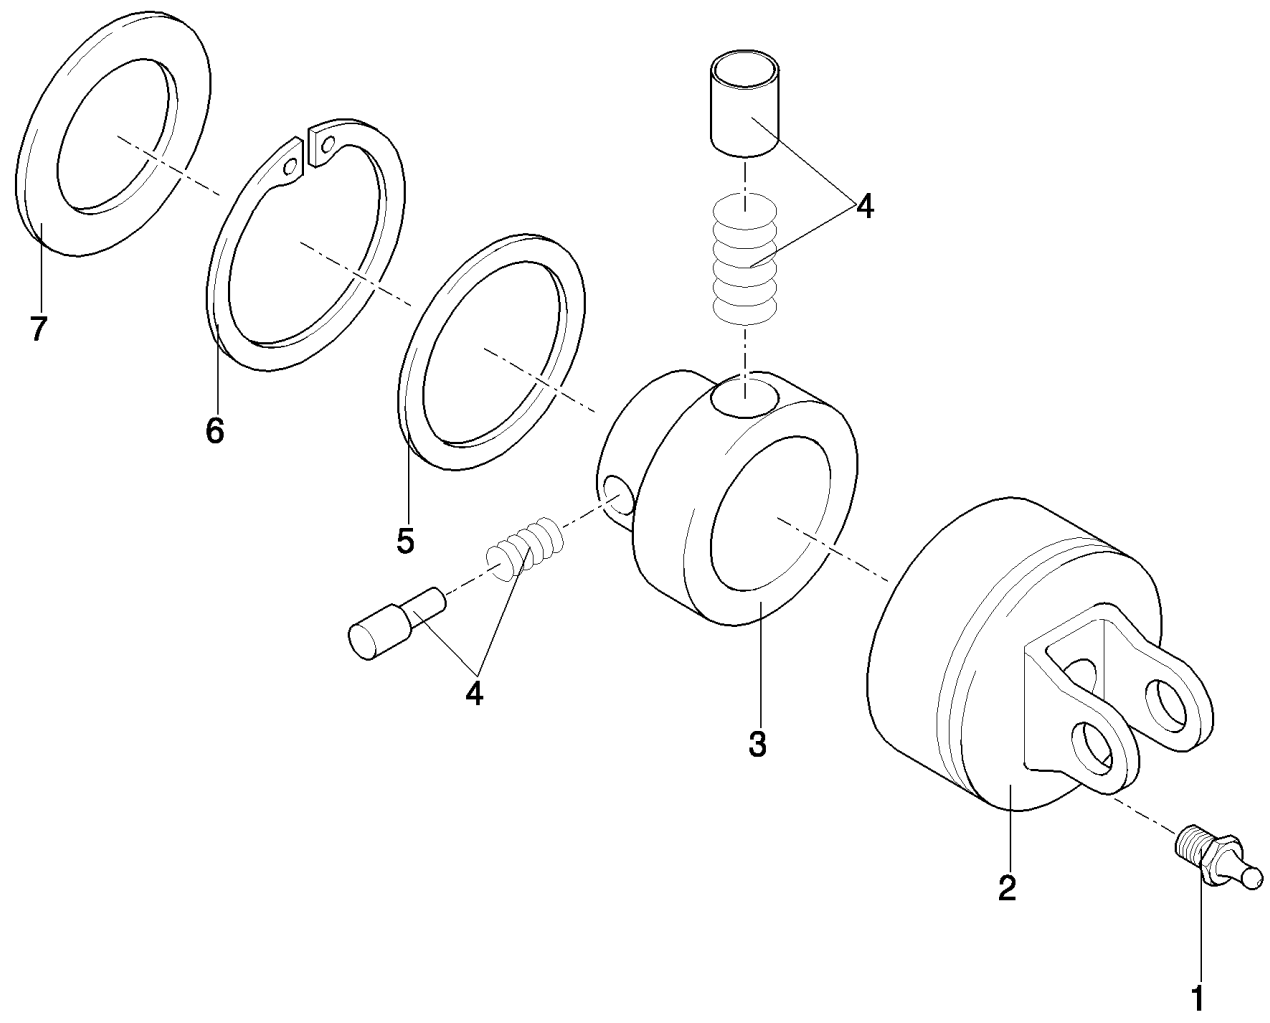

12.513(01) POWER TAKE-OFF

ZAFHEAD PICK-UP UNIT (1/98-)

12.513(01) POWER TAKE-OFF

сылка	Номер детали	Кол-во	Описание
	84062759	1	SHAFT, PTO, (1 TO 18)
	84062789	1	SHAFT, PTO, HALF,INNER
	84062788	1	SHAFT, PTO, HALF,OUTER
1	84062771	1	BEARING ASSY,
2	84062772	1	SHIELD,
3	84062773	1	SHIELD,
4	84062774	1	SHIELD,
5	84062775	1	SHIELD,
6	84062776	1	BEARING ASSY,
7	84062777	2	CHAIN,
8	84062760	1	YOKE,
9	84062778	2	PIN,
10	84062761	2	SPIDER,
11	84062763	2	NIPPLE, LUBE,
12	84062762	8	CIRCLIP,
13	84062764	1	PROFILE,
14	84062768	1	PIN, ROLL,
15	84062765	1	SHIELD,
16	84062766	1	SHIELD,
17	84062767	1	PIN, ROLL,
18	84062769	1	PROFILE,
19	84062786	1	SHAFT, PTO, OUTER (8 TO 15)
20	84062787	1	SHAFT, PTO, INNER (10 TO 12,16 TO 18)
21	84062792	1	SHIELD, (1 TO 7)

12.514(01) CLUTCH

ZAFHEAD PICK-UP UNIT (1/98-)

12.514(01) CLUTCH

сылка	Номер детали	Кол-во	Описание
	84062770	1	CLUTCH, (1 TO 7)
1	84062779	1	NIPPLE, LUBE,
2	84062780	1	YOKE,
3	84062781	1	YOKE,
4	84062782	3	PIN,
5	84062783	1	RING,
6	84062784	1	RING,
7	84062785	1	CIRCLIP,