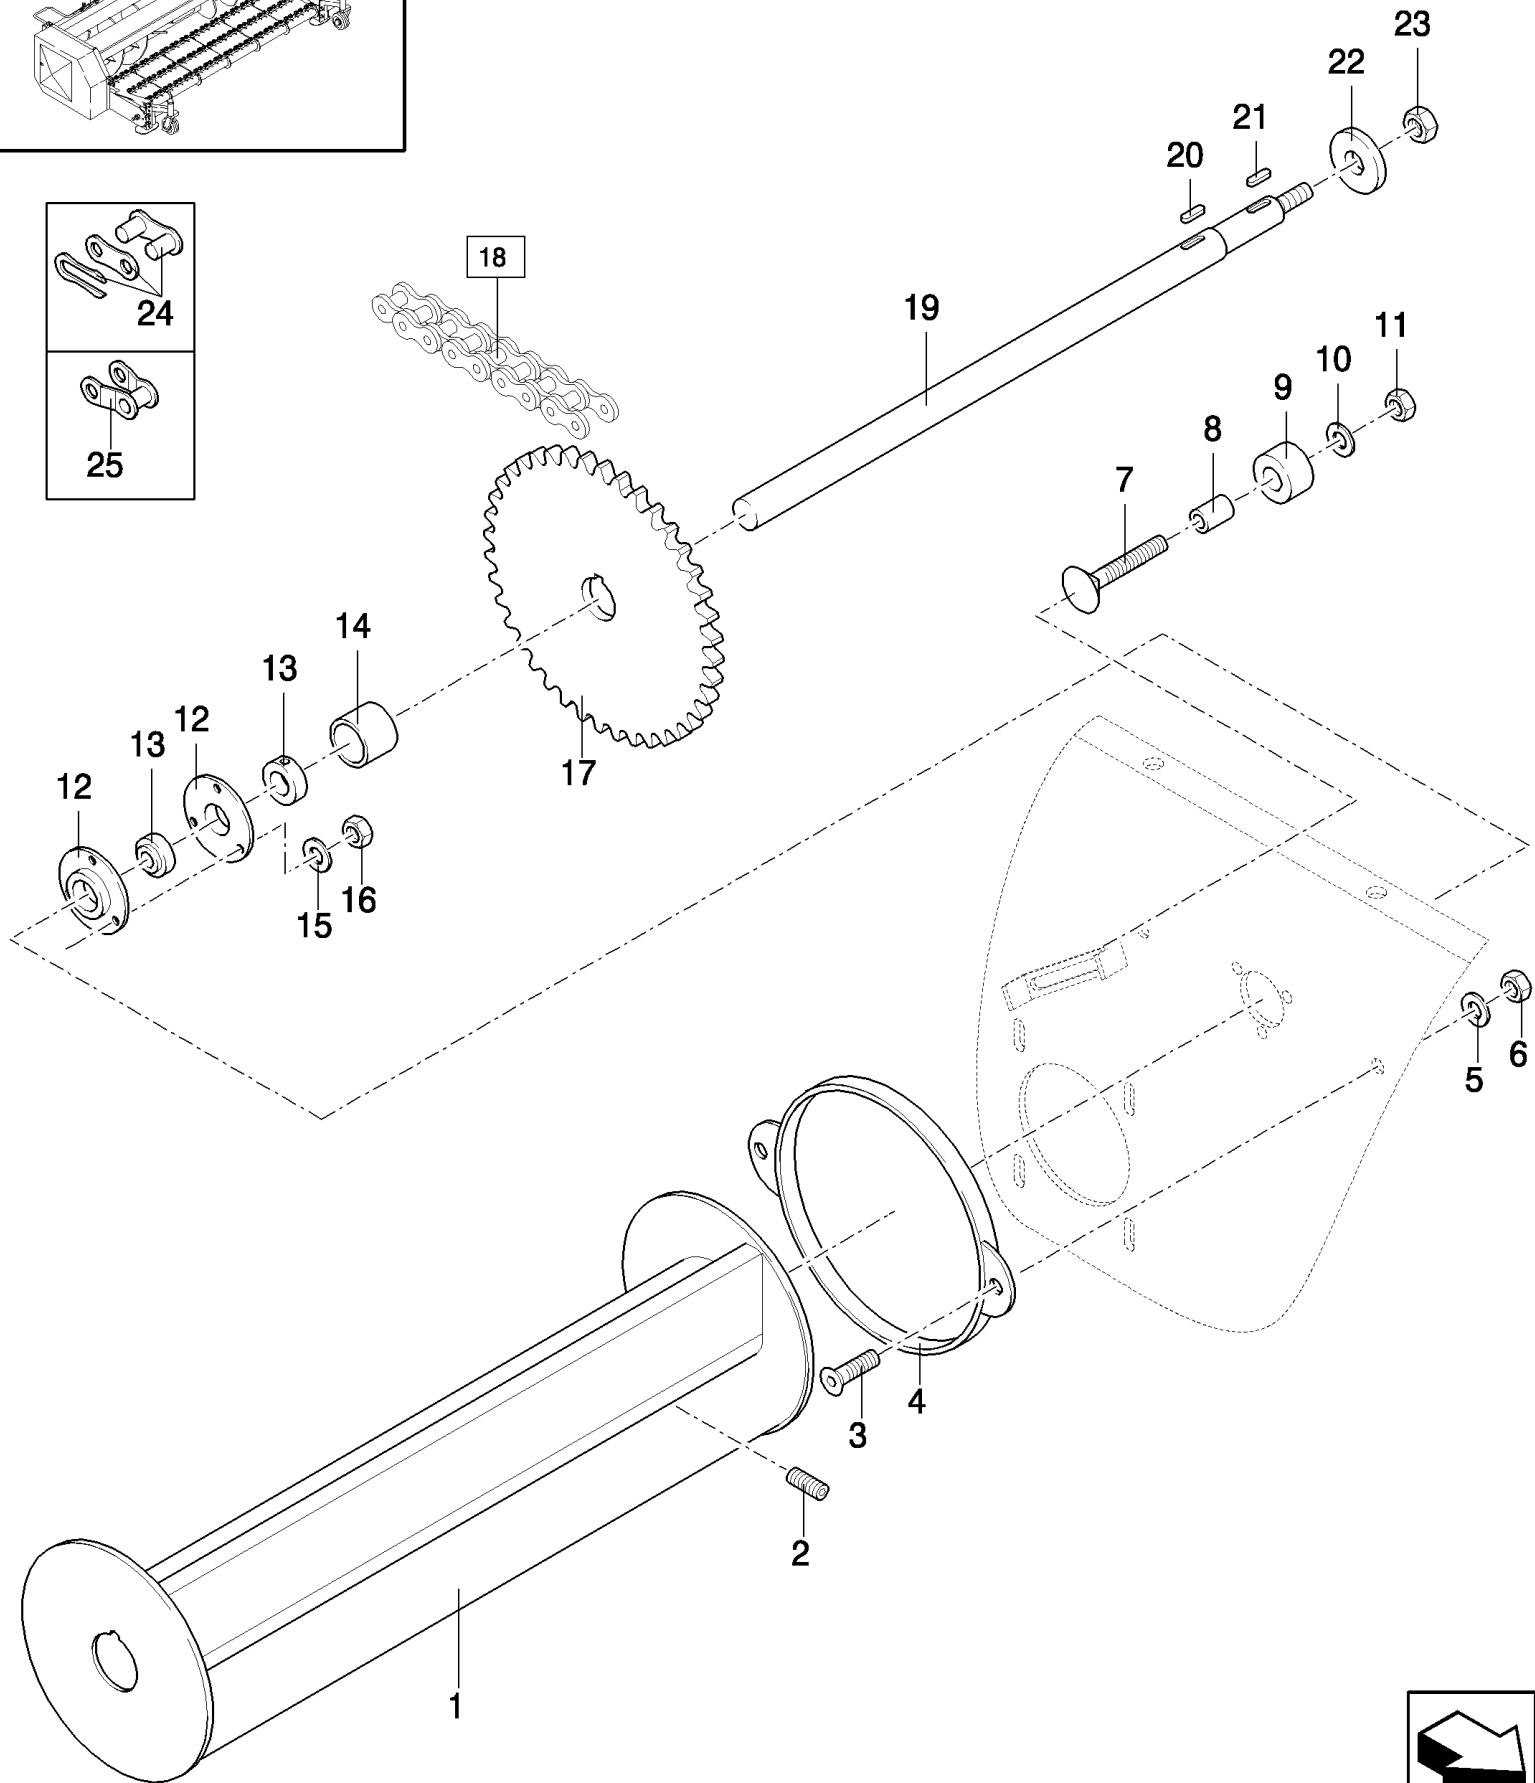

ZAFHEAD PICK-UP UNIT (1/98-)

12.509(01) REEL TRANSMISSION, LH

ZAFHEAD PICK-UP UNIT (1/98-)

12.509(01) REEL TRANSMISSION, LH

сылка	Номер детали	Кол-во	Описание
1	84062831	1	AUGER,
2	84062840	4	SCREW,
3	84062839	2	SCREW,
4	84068755	2	SHIELD,
5	84062841	2	WASHER,
6	84062828	2	NUT,
7	84062838	1	SCREW,
8	84062844	1	SUPPORT,
9	84062810	1	LEVER, IDLER,
10	84062807	1	WASHER,
11	84062804	1	NUT,
12	84062837	2	BEARING ASSY,
13	84062836	1	BEARING ASSY,
14	84062835	1	SPACER,
15	84062803	3	NUT,
16	84062808	3	WASHER,
17	84062832	1	GEAR,
18	84062833	1	CHAIN, (24,25)
19	84062848	1	SHAFT,
20	84062846	1	KEY,
21	84062847	1	KEY,
22	84062842	1	WASHER,
23	84062843	1	NUT,
24	84062813	AR	LINK, CONNECTING,
25	84062834	AR	LINK, CONNECTING,