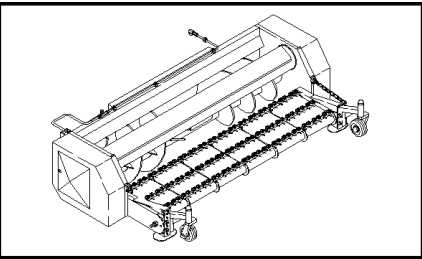

12.507(01) LIMITING DEVICE

ZAFHEAD PICK-UP UNIT (1/98-)

12.507(01) LIMITING DEVICE

сылка	Номер детали	Кол-во	Описание
	84062929	1	CLUTCH,
1	84062943	1	HUB,
2	84062944	2	CLUTCH, PLATE,
3	84062945	1	BUSHING,
4	84062946	1	CLUTCH, PLATE,
5	84062947	2	CLUTCH, PLATE,
6	84062948	1	CLUTCH, PLATE,
7	84062950	1	SCREW,
8	84062949	1	CLUTCH, PLATE,