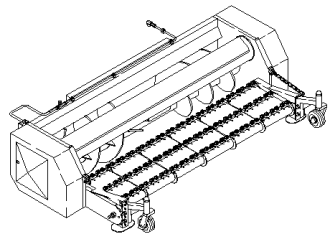

ZAFHEAD PICK-UP UNIT (1/98-)

12.512(01) MAIN TRANSMISSION, LH

ZAFHEAD PICK-UP UNIT (1/98-)

12.512(01) MAIN TRANSMISSION, LH

сылка	Номер детали	Кол-во	Описание
1	84062816	1	SHIELD,
2	84062802	2	SCREW,
3	84062809	4	WASHER,
4	84062805	2	NUT,
5	84062796	1	BUSHING,
6	84062797	2	SCREW,
7	84062795	1	GEAR,
8	84062812	1	CHAIN, (26,27)
9	84062819	4	BEARING ASSY,
10	84062818	2	BEARING ASSY,
11	84062800	3	SCREW,
12	84062808	4	WASHER,
13	84062803	10	NUT,
14	84062801	3	SCREW,
15	84062806	6	WASHER,
16	84062821	1	SHAFT,
17	84062820	1	KEY,
18	84062815	1	SHIELD,
19	84062817	1	SUPPORT,
20	84062799	1	SCREW,
21	84062811	1	SUPPORT,
22	84062810	1	LEVER, IDLER,
23	84062807	1	WASHER,
24	84062804	1	NUT,
25	84062798	4	SCREW,
26	84062813	AR	LINK, CONNECTING,
27	84062814	AR	LINK, CONNECTING,