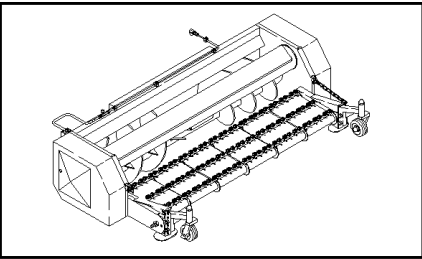

ZAFHEAD PICK-UP UNIT (1/98-)

12.517(01) HYDRAULIC SYSTEM

ZAFHEAD PICK-UP UNIT (1/98-)

12.517(01) HYDRAULIC SYSTEM

сылка	Номер детали	Кол-во	Описание
1	84062876	1	CLEVIS,
2	84062877	1	CLIP,
3	84062878	1	CYLINDER HEAD,
4	84062879	1	SEAL,
5	84062880	1	SEAL,
6	84062881	1	SEAL,
7	84068754	1	SHAFT,
8	84062882	1	BUSHING,
9	84062889	1	NUT,
10	84062883	1	HYDRAULIC CYLINDER, (3 TO 9)
11	84062888	1	NUT,
12	84062884	1	SCREW,
13	84062886	2	WASHER,
14	84062885	1	SCREW,
15	84062890	1	HOSE, FLEXIBLE,
16	84062892	2	CONNECTOR, HYD.,
17	84062887	2	WASHER,
18	84062894	1	VALVE, HYDRAULIC,
19	84062893	4	CLAMP,
20	84062891	1	TUBE, RIGID,
21	84062895	1	CONNECTOR, HYD.,
22	84062896	1	COUPLING, QUICK, MALE,