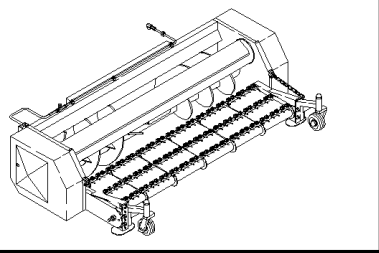

12.504(01) FEEDING AUGER

ZAFHEAD PICK-UP UNIT (1/98-)

12.504(01) FEEDING AUGER

сылка	Номер детали	Кол-во	Описание
1	84062970	24	SCREW,
2	84062977	12	COVER,
3	84062976	12	RING,
4	84062978	12	COVER,
5	84062809	40	WASHER,
6	84062972	40	WASHER, LOCK,
7	84062973	24	NUT,
8	84062979	12	FINGER,
9	84062969	24	SCREW,
10	84062967	12	SUPPORT,
11	84062980	24	BUSHING,
12	84062966	12	SUPPORT,
13	84062805	24	NUT,
14	84062802	16	SCREW,
15	84062981	2	COVER,
16	84062956	1	AUGER,
17	84062982	2	COVER,