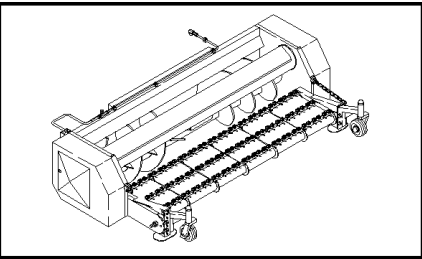

12.513(01) POWER TAKE-OFF

ZAFHEAD PICK-UP UNIT (1/98-)

12.513(01) POWER TAKE-OFF

сылка	Номер детали	Кол-во	Описание
	84062759	1	SHAFT, PTO, (1 TO 18)
	84062789	1	SHAFT, PTO, HALF,INNER
	84062788	1	SHAFT, PTO, HALF,OUTER
1	84062771	1	BEARING ASSY,
2	84062772	1	SHIELD,
3	84062773	1	SHIELD,
4	84062774	1	SHIELD,
5	84062775	1	SHIELD,
6	84062776	1	BEARING ASSY,
7	84062777	2	CHAIN,
8	84062760	1	YOKE,
9	84062778	2	PIN,
10	84062761	2	SPIDER,
11	84062763	2	NIPPLE, LUBE,
12	84062762	8	CIRCLIP,
13	84062764	1	PROFILE,
14	84062768	1	PIN, ROLL,
15	84062765	1	SHIELD,
16	84062766	1	SHIELD,
17	84062767	1	PIN, ROLL,
18	84062769	1	PROFILE,
19	84062786	1	SHAFT, PTO, OUTER (8 TO 15)
20	84062787	1	SHAFT, PTO, INNER (10 TO 12,16 TO 18)
21	84062792	1	SHIELD, (1 TO 7)

12.514(01) CLUTCH

ZAFHEAD PICK-UP UNIT (1/98-)

12.514(01) CLUTCH

сылка	Номер детали	Кол-во	Описание
	84062770	1	CLUTCH, (1 TO 7)
1	84062779	1	NIPPLE, LUBE,
2	84062780	1	YOKE,
3	84062781	1	YOKE,
4	84062782	3	PIN,
5	84062783	1	RING,
6	84062784	1	RING,
7	84062785	1	CIRCLIP,