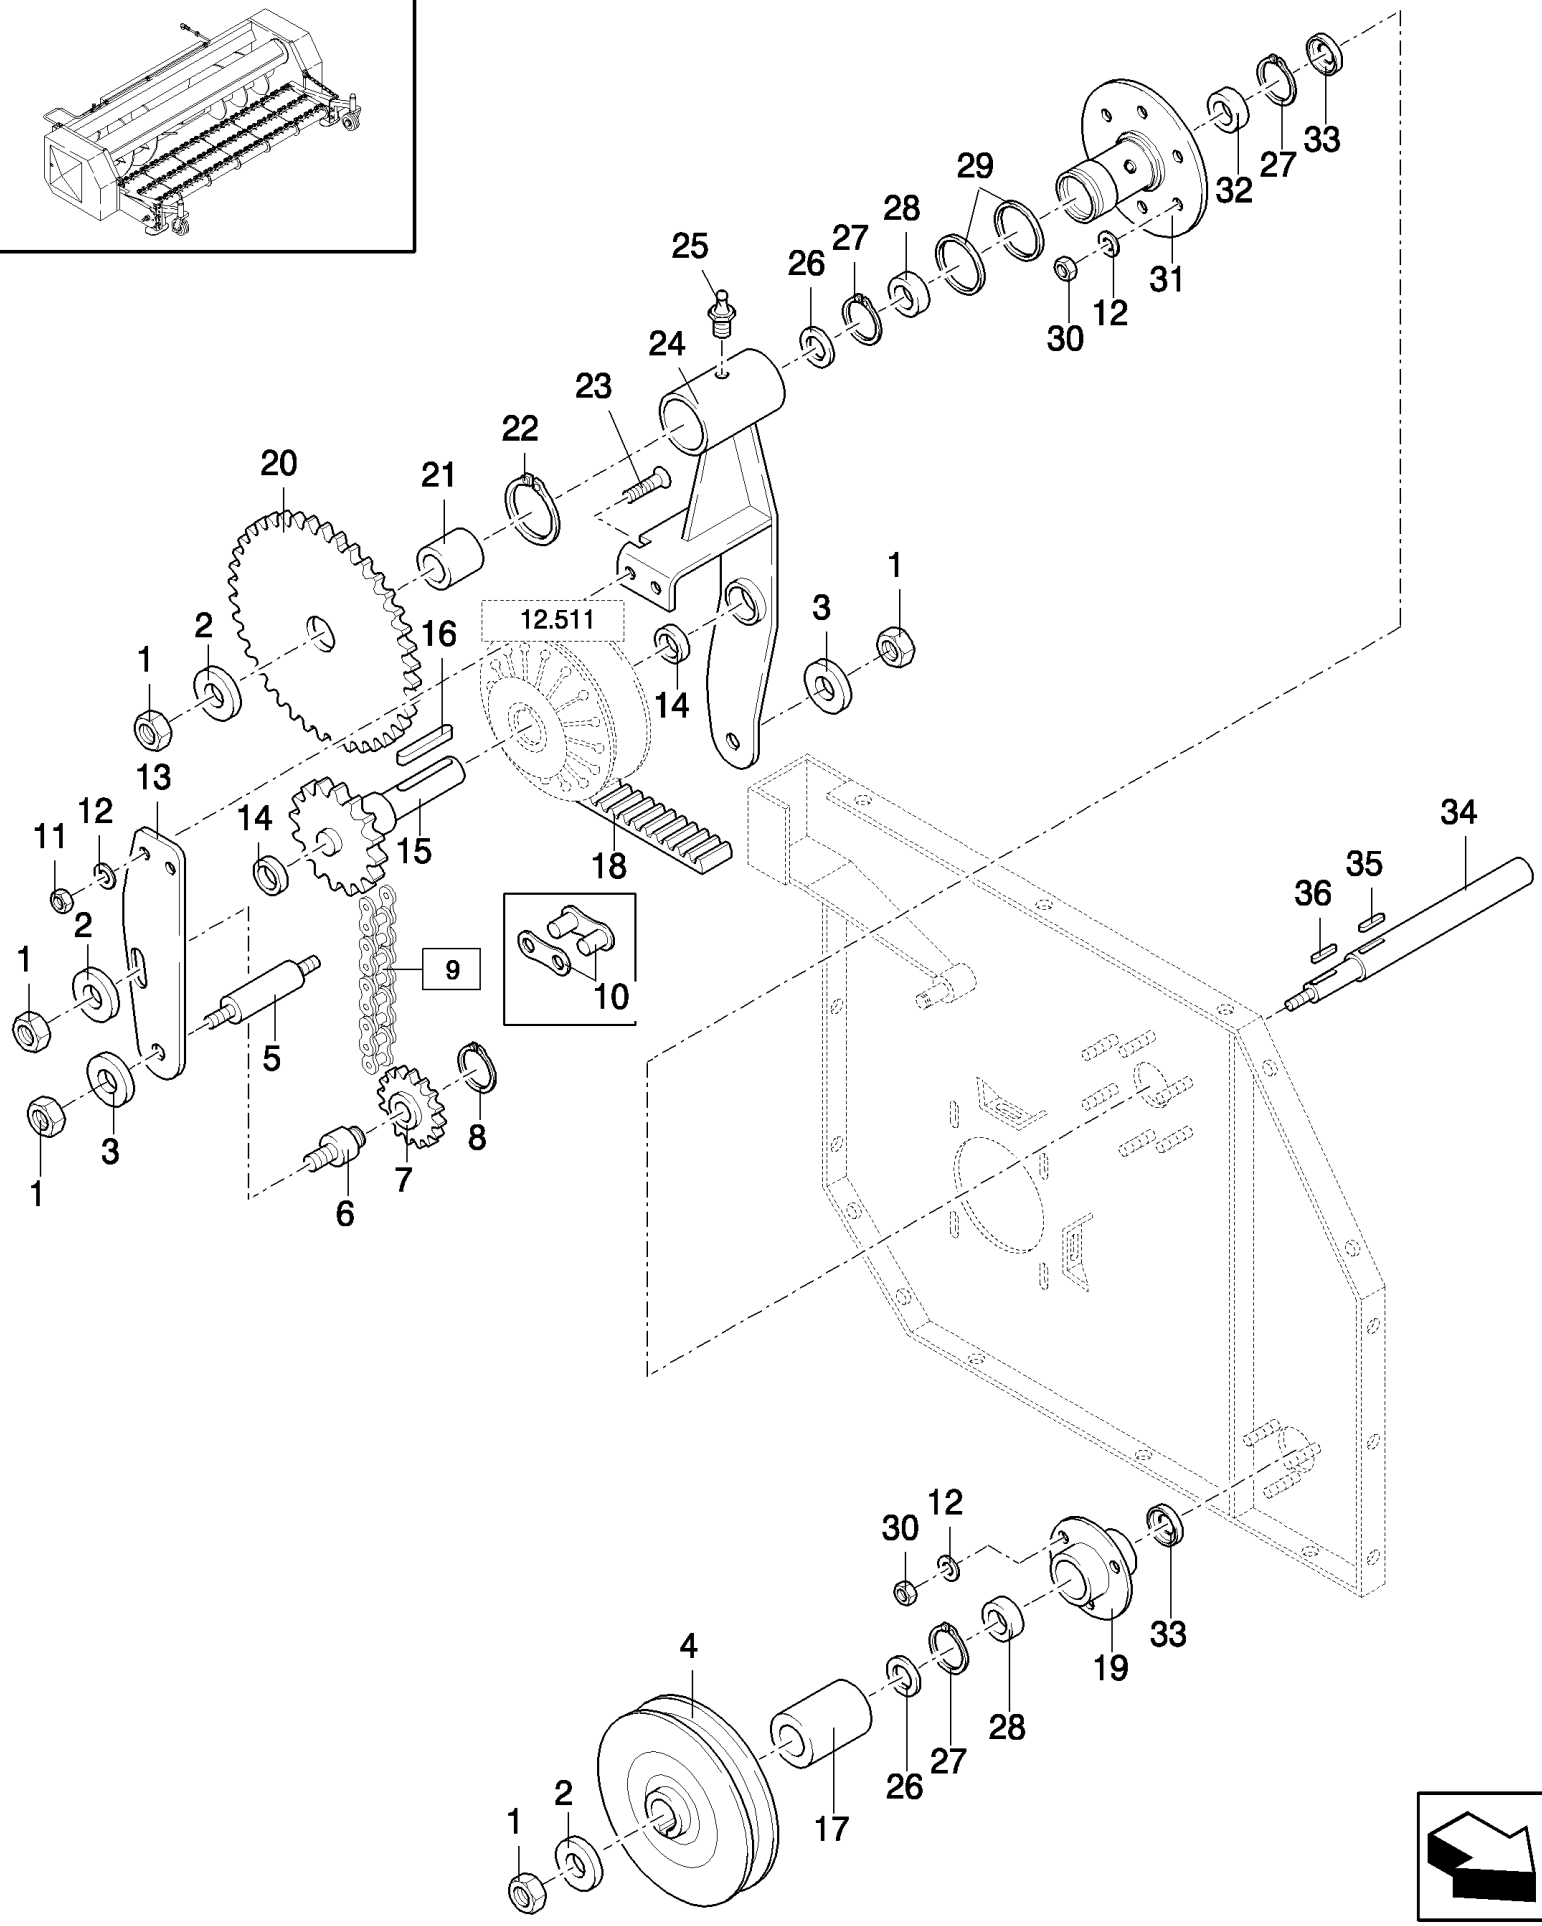

ZAFHEAD PICK-UP UNIT (1/98-)

12.510(01) TRANSMISSION, RH

ZAFHEAD PICK-UP UNIT (1/98-)

12.510(01) TRANSMISSION, RH

сылка	Номер детали	Кол-во	Описание
1	84062843	5	NUT,
2	84062842	2	WASHER,
3	84062874	2	WASHER,
4	84062864	1	PULLEY,
5	84062860	1	BUSHING,
6	84062868	1	SHAFT,
7	84062796	1	BUSHING,
8	84062852	1	CIRCLIP,
9	84068650	1	CHAIN, (10)
10	84062813	1	LINK, CONNECTING,
11	84062804	2	NUT,
12	84062808	4	WASHER,
13	84062867	1	BAR,
14	84062855	2	BEARING ASSY,
15	84062869	1	SHAFT,
16	84062872	1	KEY,
17	84062859	1	BUSHING,
18	84062866	1	BELT, TRANSMISSION,
19	84062863	1	HUB,
20	84062832	1	GEAR,
21	84062858	1	BUSHING,
22	84062851	1	CIRCLIP,
23	84062873	2	SCREW,
24	84062861	1	SUPPORT,
25	84062875	1	NIPPLE, LUBE,
26	84062849	2	RING,
27	84062853	3	CIRCLIP,
28	84062856	2	BEARING ASSY,
29	84062854	2	SEAL,
30	84062803	6	NUT,
31	84062862	1	HUB,
32	84062857	1	BEARING ASSY,
33	84062850	1	RING,
34	84062870	1	SHAFT,
35	84062846	1	KEY,
36	84062847	1	KEY,