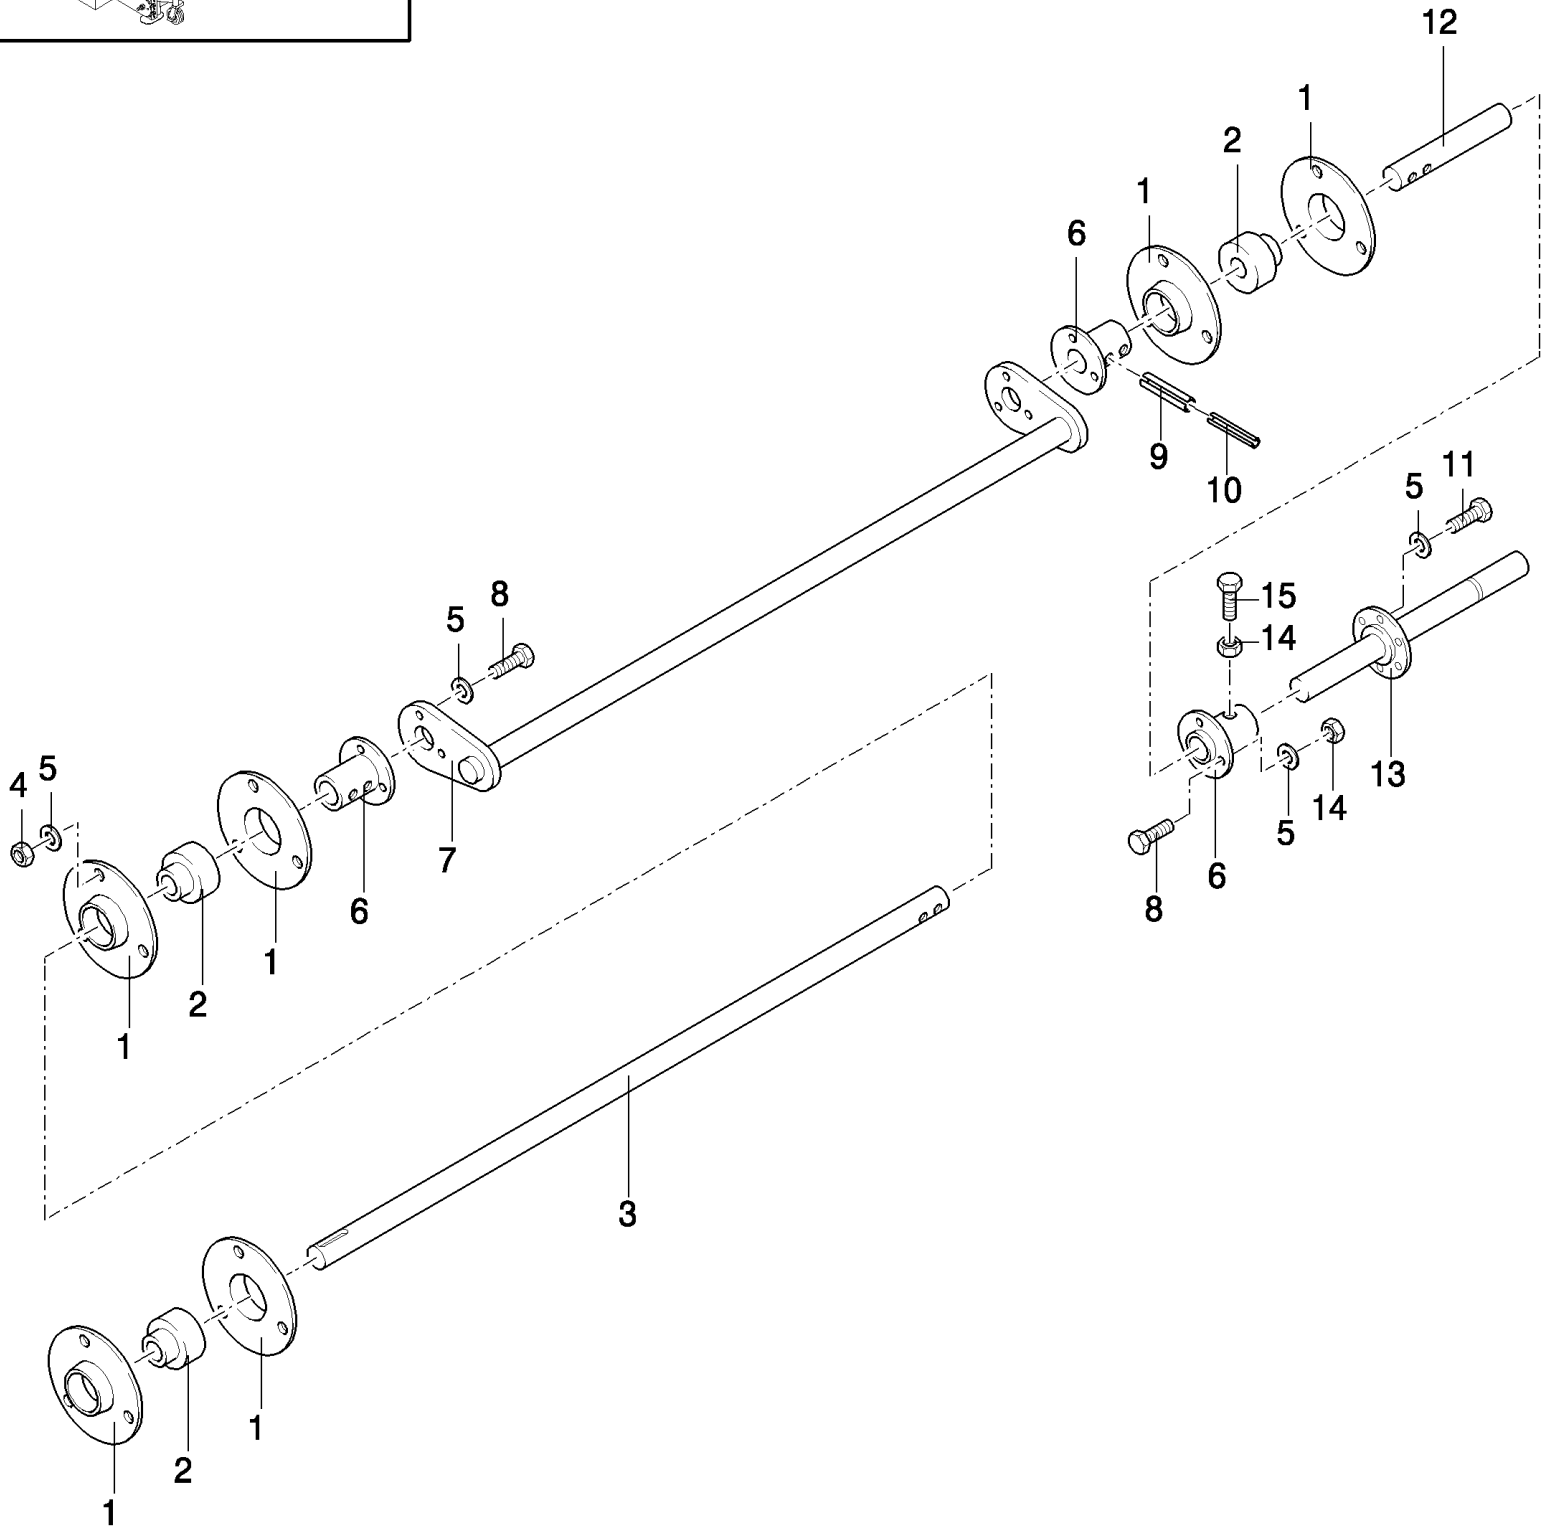

12.505(01) FEEDING AUGER

ZAFHEAD PICK-UP UNIT (1/98-)

12.505(01) FEEDING AUGER

сылка	Номер детали	Кол-во	Описание
1	84062983	6	
2	84062957	3	BEARING ASSY,
3	84062958	1	SHAFT,
4	84062803	10	NUT,
5	84062971	21	WASHER, LOCK,
6	84062965	2	SUPPORT,
7	84062959	1	SHAFT,
8	84062800	9	SCREW,
9	84062975	2	PIN, ROLL,
10	84062974	2	PIN, ROLL,
11	84062902	6	SCREW,
12	84062960	1	SHAFT,
13	84062961	1	SHAFT,
14	84062804	2	NUT,
15	84062968	1	SCREW,