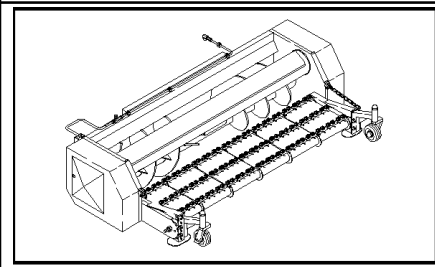

ZAFHEAD PICK-UP UNIT (1/98-)

12.506(01) FEEDING AUGER TRANSMISSION, LH

сылка	Номер детали	Кол-во	Описание
1	84062897	1	LOCK,
2	84062936	1	SHIELD,
3	84062900	2	SHIM,
4	84062935	1	SHIELD,
5	84062802	15	SCREW,
6	84062809	30	WASHER,
7	84062805	2	NUT,
8	84062908	4	WASHER,
9	84062901	2	SCREW,
10	84062927	1	SCREW,
11	84062928	1	WASHER,
12	84062924	1	GEAR,
13	84062932	1	CIRCLIP,
14	84062933	1	KEY,
15	84062934	1	KEY,
16	84062905	4	SCREW,
17	84062871	1	BUSHING,
18	84062797	AR	SCREW,
19	84062923	1	GEAR,
20	84062803	10	NUT,
21	84062806	4	WASHER,
22	84062925	1	BEARING ASSY,
23	84062926	2	FLANGE,
24	84062910	4	NUT,
25	84062906	4	WASHER,
26	84062930	1	SUPPORT,
27	84062904	2	SCREW,
28	84062808	6	WASHER,
29	84062828	2	NUT,
30	84062841	2	WASHER,
31	84062931	1	SHIELD,
32	84062839	2	SCREW,

ZAFHEAD PICK-UP UNIT (1/98-)

12.508(01) ADJUSTABLE AUGER FINGERS AND PULLEY VARIABLE, RH

ZAFHEAD PICK-UP UNIT (1/98-)

12.508(01) ADJUSTABLE AUGER FINGERS AND PULLEY VARIABLE, RH

сылка	Номер детали	Кол-во	Описание
1	84062897	1	LOCK,
2	84062898	1	SHIELD,
3	84062900	2	SHIM,
4	84062899	1	SHIELD,
5	84062901	2	SCREW,
6	84062908	4	WASHER,
7	84062805	17	NUT,
8	84062809	30	WASHER,
9	84062802	15	SCREW,
10	84062918	1	HYDRAULIC CYLINDER,
11	84062914	1	TIE-ROD, THREADED,
12	84062913	1	TIE-ROD, THREADED,
13	84062903	1	SCREW,
14	84062808	14	WASHER,
15	84062911	1	LEVER,
16	84062803	16	NUT,
17	87351559	1	
18	84062902	1	SCREW,
19	84062907	1	WASHER,
20	84062888	1	NUT,
21	84062845	1	SHIELD,
22	84062904	1	SCREW,
23	84062906	4	WASHER,
24	84062905	4	SCREW,
25	84062919	1	KEY,
26	84062909	1	WASHER,
27	84062910	4	NUT,
28	84062916	2	CLIP,
29	84062917	2	CLEVIS,
30	84062915	1	TIE-ROD, THREADED,
31	84062912	1	LEVER,
32	84062920	1	CIRCLIP,
33	84062921	1	NIPPLE, LUBE,
34	84062922	1	SPRING,