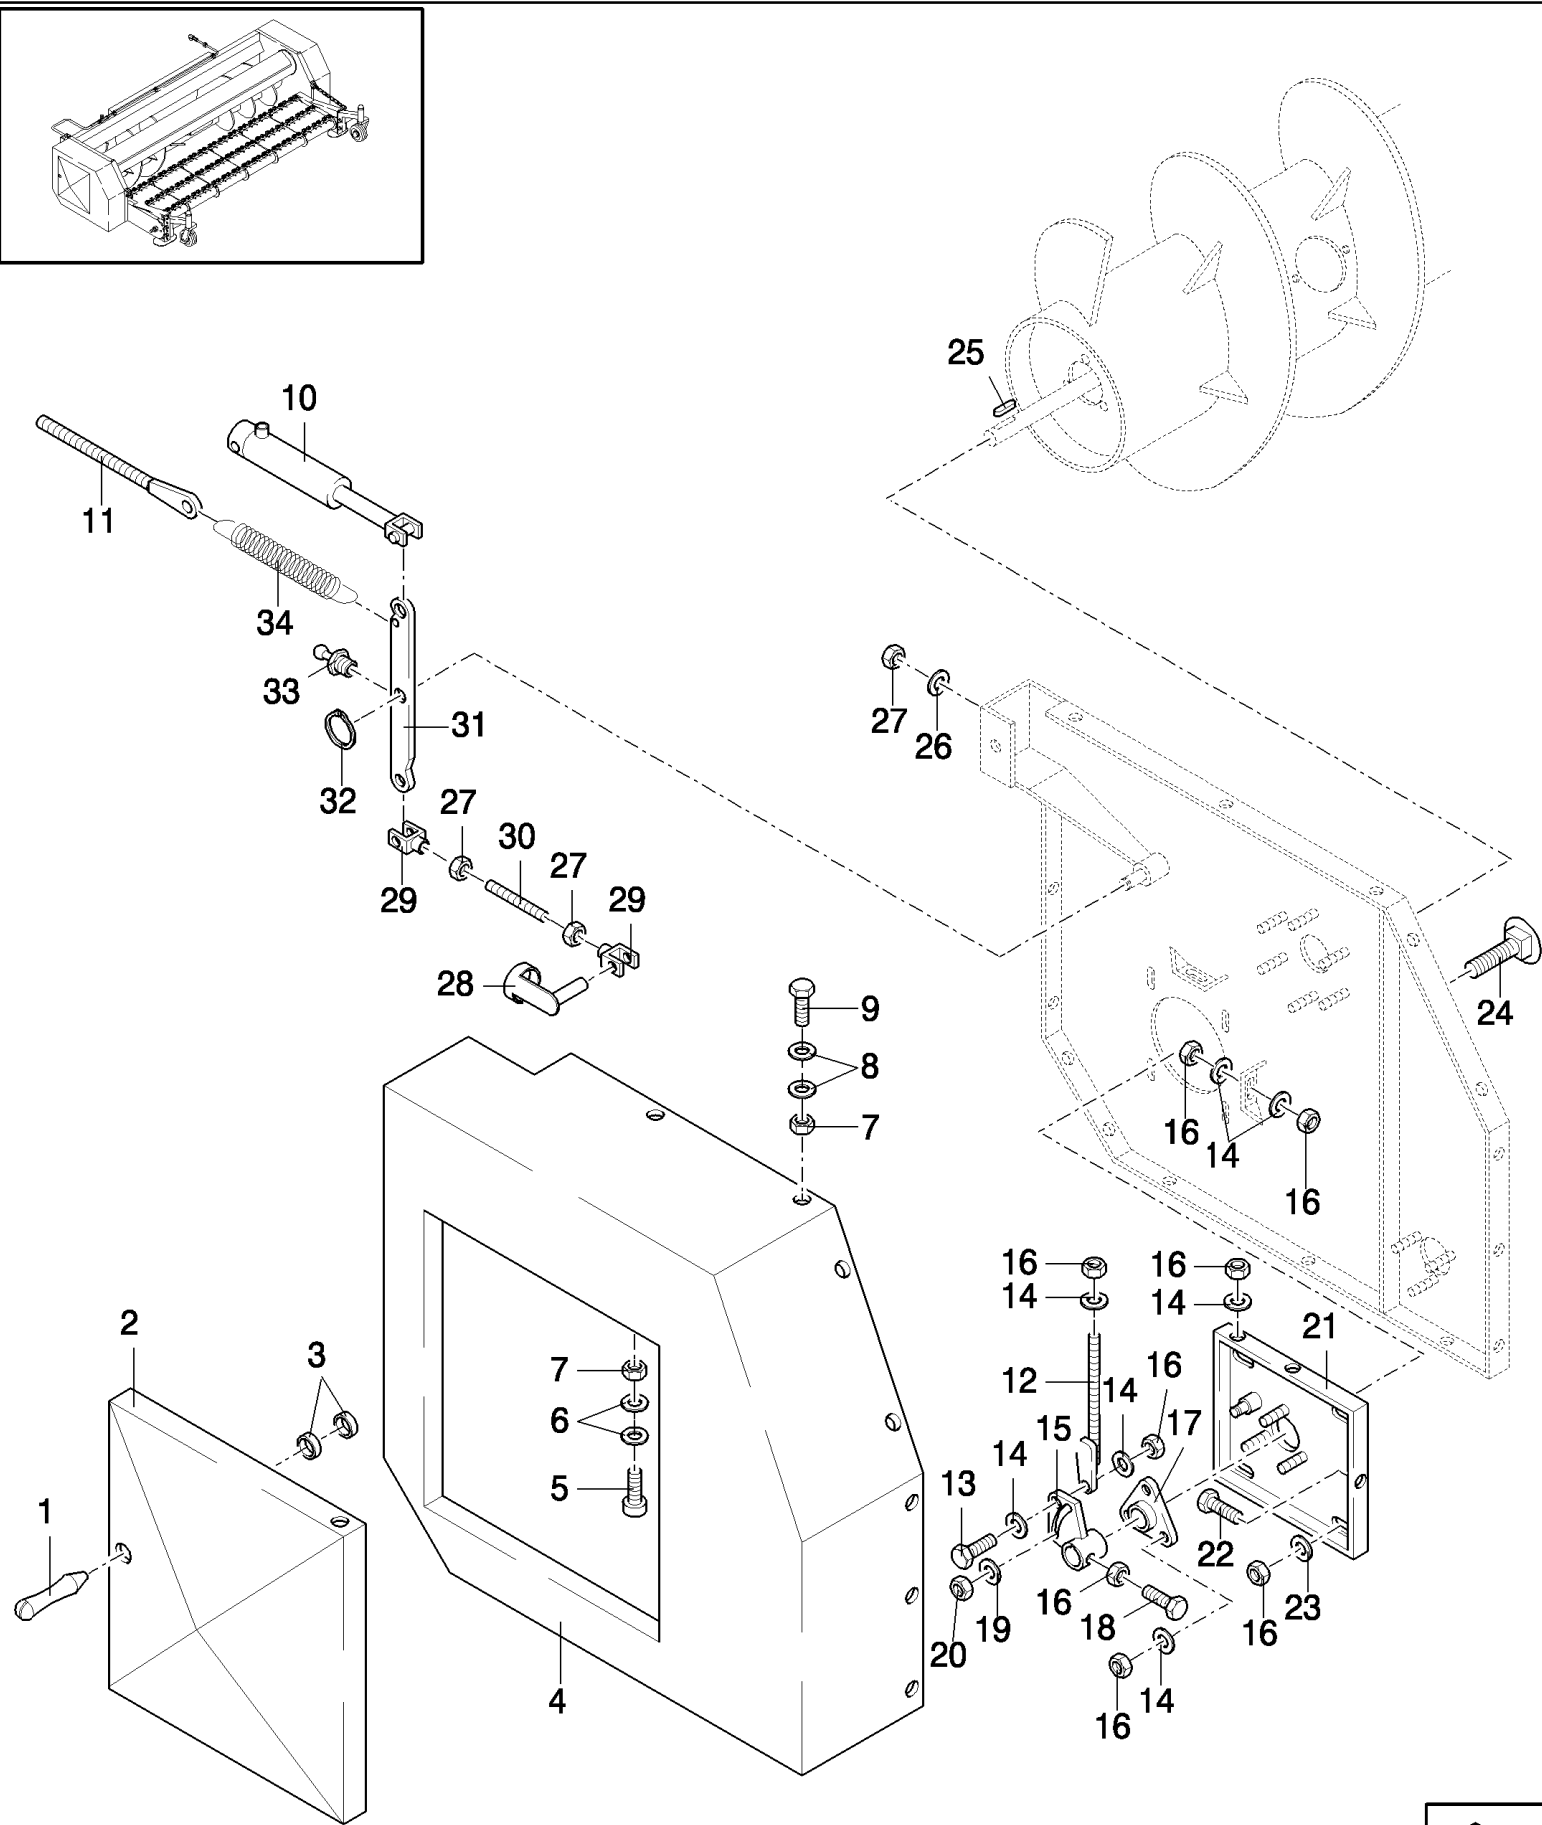

ZAFHEAD PICK-UP UNIT (1/98-)

12.508(01) ADJUSTABLE AUGER FINGERS AND PULLEY VARIABLE, RH

ZAFHEAD PICK-UP UNIT (1/98-)

12.508(01) ADJUSTABLE AUGER FINGERS AND PULLEY VARIABLE, RH

сылка	Номер детали	Кол-во	Описание
1	84062897	1	LOCK,
2	84062898	1	SHIELD,
3	84062900	2	SHIM,
4	84062899	1	SHIELD,
5	84062901	2	SCREW,
6	84062908	4	WASHER,
7	84062805	17	NUT,
8	84062809	30	WASHER,
9	84062802	15	SCREW,
10	84062918	1	HYDRAULIC CYLINDER,
11	84062914	1	TIE-ROD, THREADED,
12	84062913	1	TIE-ROD, THREADED,
13	84062903	1	SCREW,
14	84062808	14	WASHER,
15	84062911	1	LEVER,
16	84062803	16	NUT,
17	87351559	1	
18	84062902	1	SCREW,
19	84062907	1	WASHER,
20	84062888	1	NUT,
21	84062845	1	SHIELD,
22	84062904	1	SCREW,
23	84062906	4	WASHER,
24	84062905	4	SCREW,
25	84062919	1	KEY,
26	84062909	1	WASHER,
27	84062910	4	NUT,
28	84062916	2	CLIP,
29	84062917	2	CLEVIS,
30	84062915	1	TIE-ROD, THREADED,
31	84062912	1	LEVER,
32	84062920	1	CIRCLIP,
33	84062921	1	NIPPLE, LUBE,
34	84062922	1	SPRING,