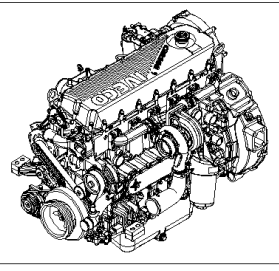

F2CE9684E*E002 ENGINE - 504160468 - 84457641 (1/06-)

0.14.9(01) INJECTION EQUIPMENT - PIPING (504129899)

сылка	Номер детали	Кол-во	Описание
1	504124845	1	ACCUMULATOR, - ASSY
2	504157020	1	SENSOR,
3	504130662	1	VALVE,
4	504165892	3	SPACER,
5	16586425	11	SCREW, M8X25
6	504126977	1	PIPE,
7	504126978	1	PIPE,
8	504174173	1	FITTING,
9	504126981	1	PIPE INJECTION,
10	504126982	1	PIPE INJECTION,
11	504126983	1	PIPE INJECTION,
12	504126984	1	PIPE INJECTION,
13	504126985	1	PIPE INJECTION,
14	504126986	1	PIPE INJECTION,
15	504127531	1	PIPE, RETURN,
16	504154956	1	FITTING,
17	98474305	1	WASHER, SEALING, 10X17X2,3
18	16585625	2	BOLT,
19	504221206	1	
20	17310501	1	CLAMP,
21	504219043	1