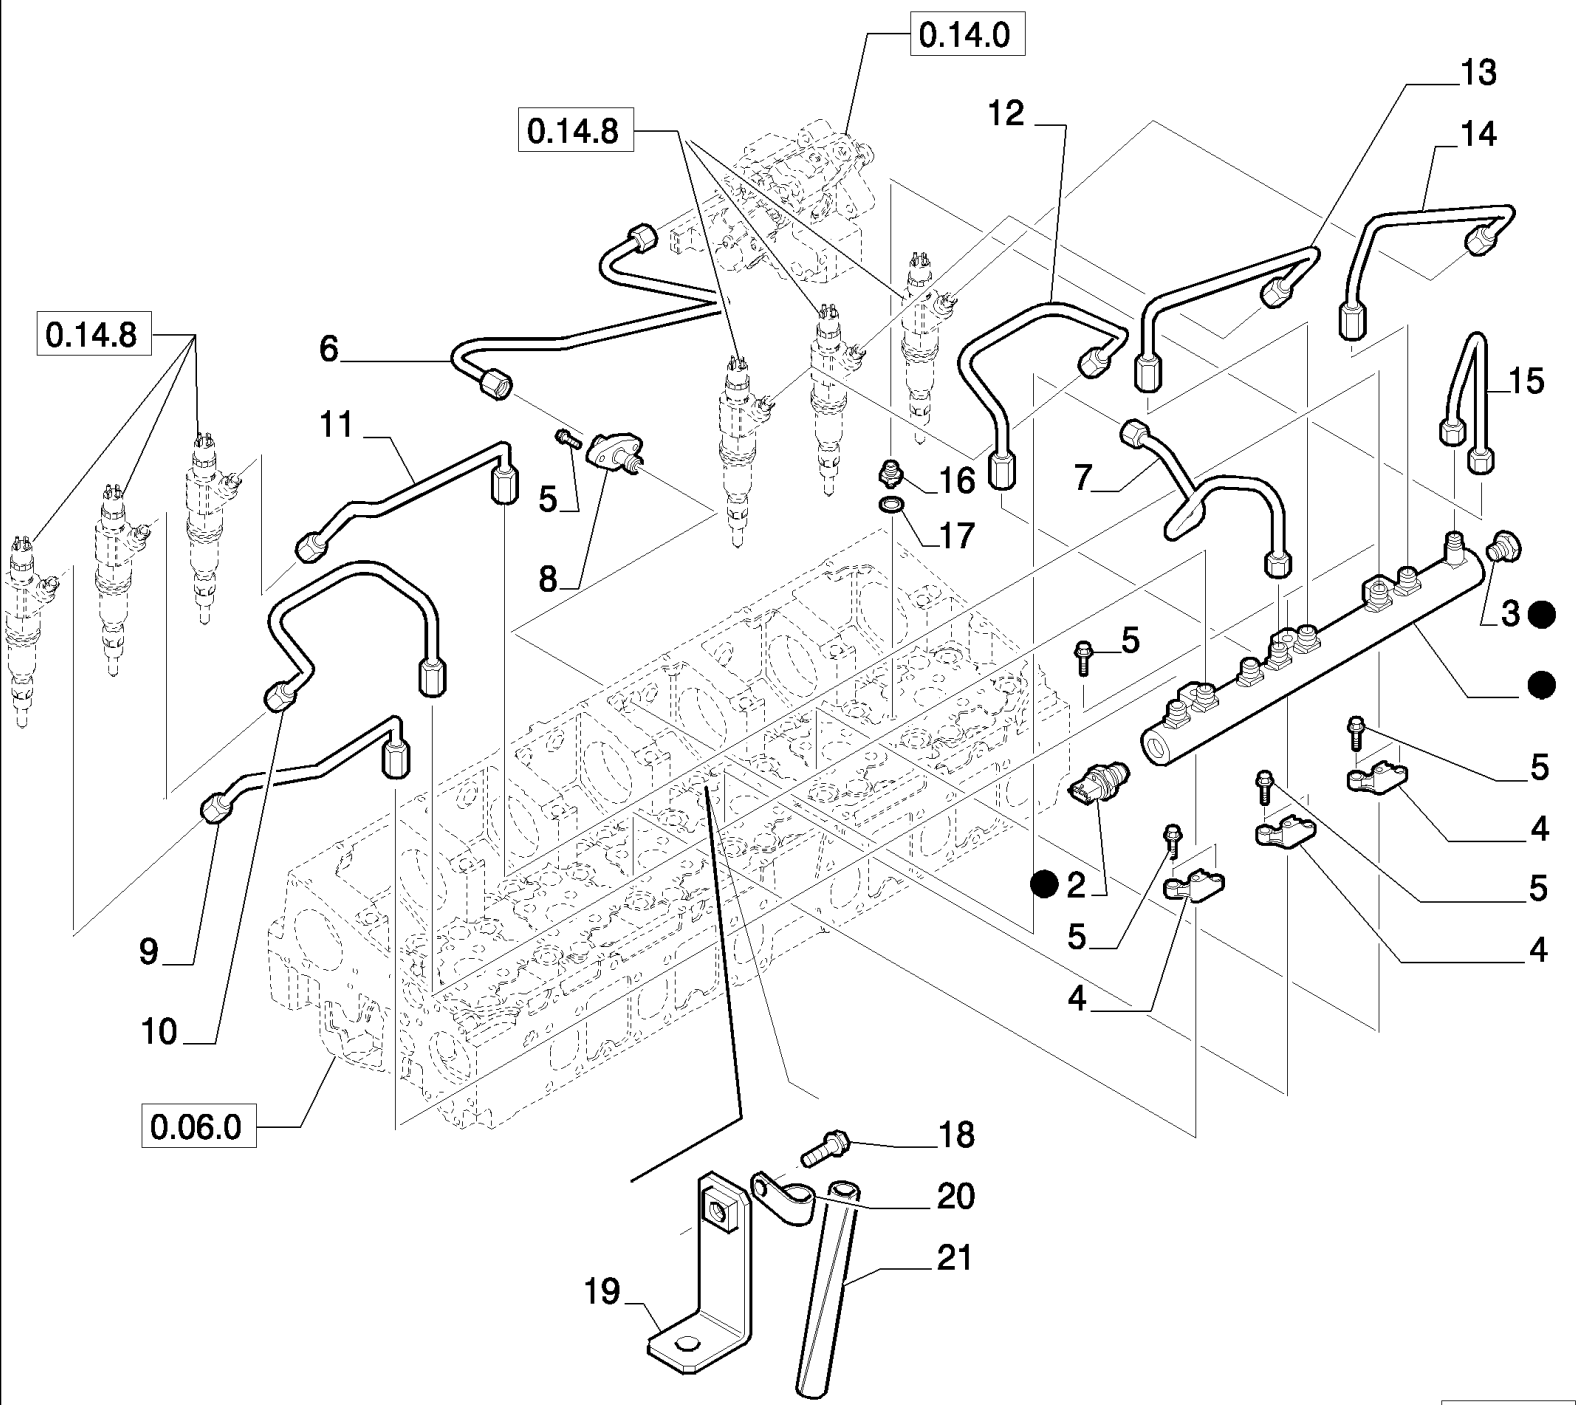

F2CE9684E*E002 ENGINE - 504160468 - 84457641 (1/06-)

0.14.9(01) INJECTION EQUIPMENT - PIPING (504129899)

сылка	Номер детали	Кол-во	Описание
1	504124845	1	ACCUMULATOR, - ASSY
2	504157020	1	SENSOR,
3	504130662	1	VALVE,
4	504165892	3	SPACER,
5	16586425	11	SCREW, M8X25
6	504126977	1	PIPE,
7	504126978	1	PIPE,
8	504174173	1	FITTING,
9	504126981	1	PIPE INJECTION,
10	504126982	1	PIPE INJECTION,
11	504126983	1	PIPE INJECTION,
12	504126984	1	PIPE INJECTION,
13	504126985	1	PIPE INJECTION,
14	504126986	1	PIPE INJECTION,
15	504127531	1	PIPE, RETURN,
16	504154956	1	FITTING,
17	98474305	1	WASHER, SEALING, 10X17X2,3
18	16585625	2	BOLT,
19	504221206	1	
20	17310501	1	CLAMP,
21	504219043	1