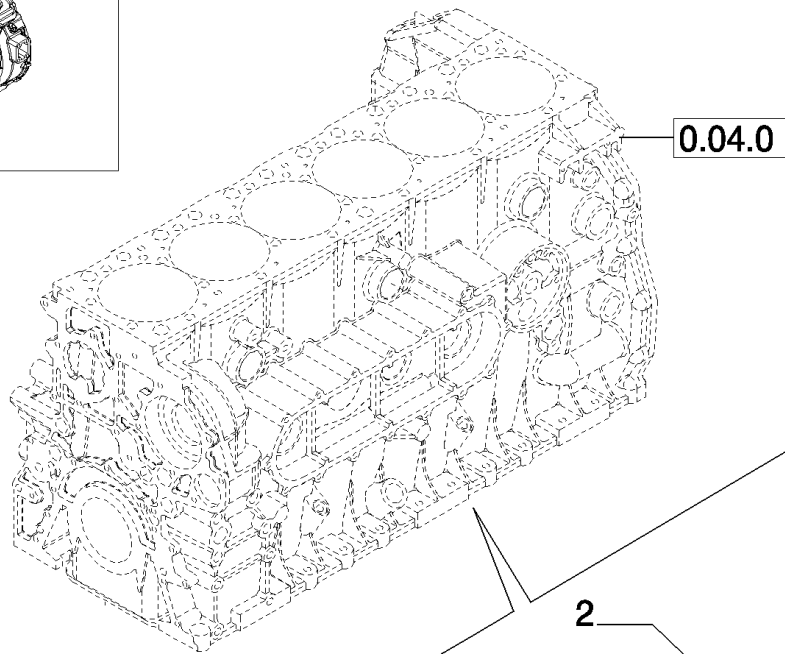

0.30.5(01) OIL PUMP PIPING (504155883)