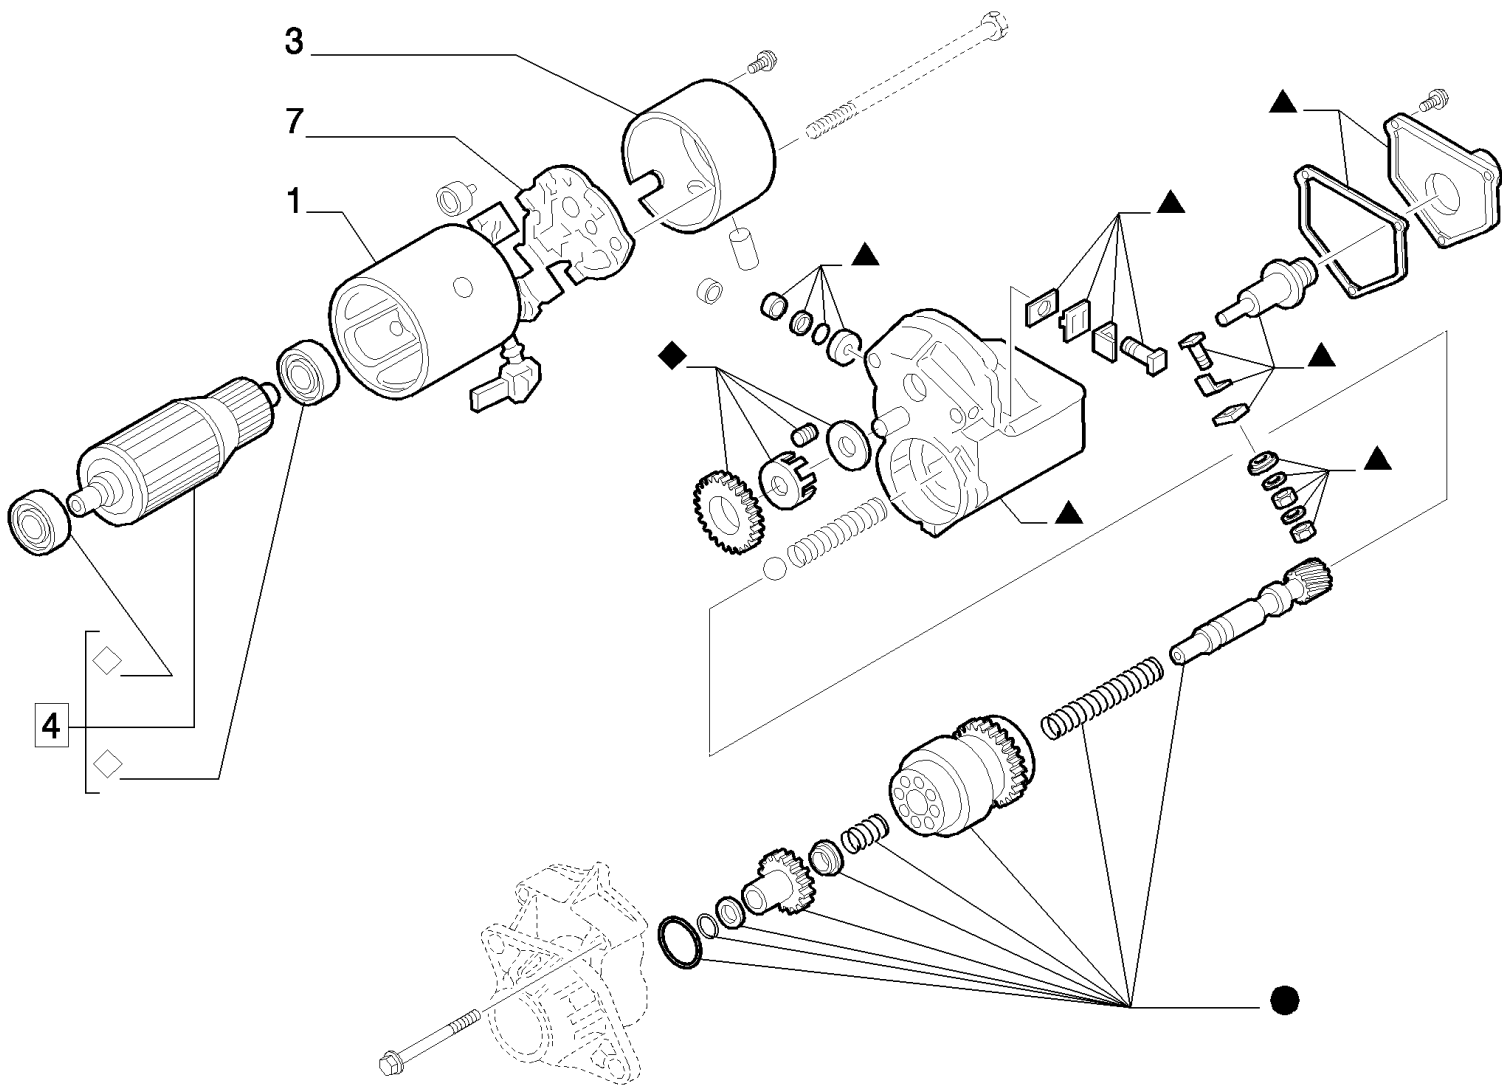

- = 8
- = 5
- ▲ = 6
- = 2

F2CE9684E*E002 ENGINE - 504160468 - 84457641 (1/06-)

0.36.0/A(01) STARTER MOTOR - COMPONENTS (99432760)

сылка	Номер детали	Кол-во	Описание
1	42471365	1	STATOR, ALTERNATOR,
2	42471382	3	MOTOR, STARTER,
3	42471367	3	COVER,
4	42471368	1	ROTOR,
5	42471369	1	KIT, STARTER MTR REPAIR,
6	42471370	1	MOTOR, STARTER,
7	8093758	1	SET, BRUSHES,
8	8093757	1	MOTOR, STARTER,