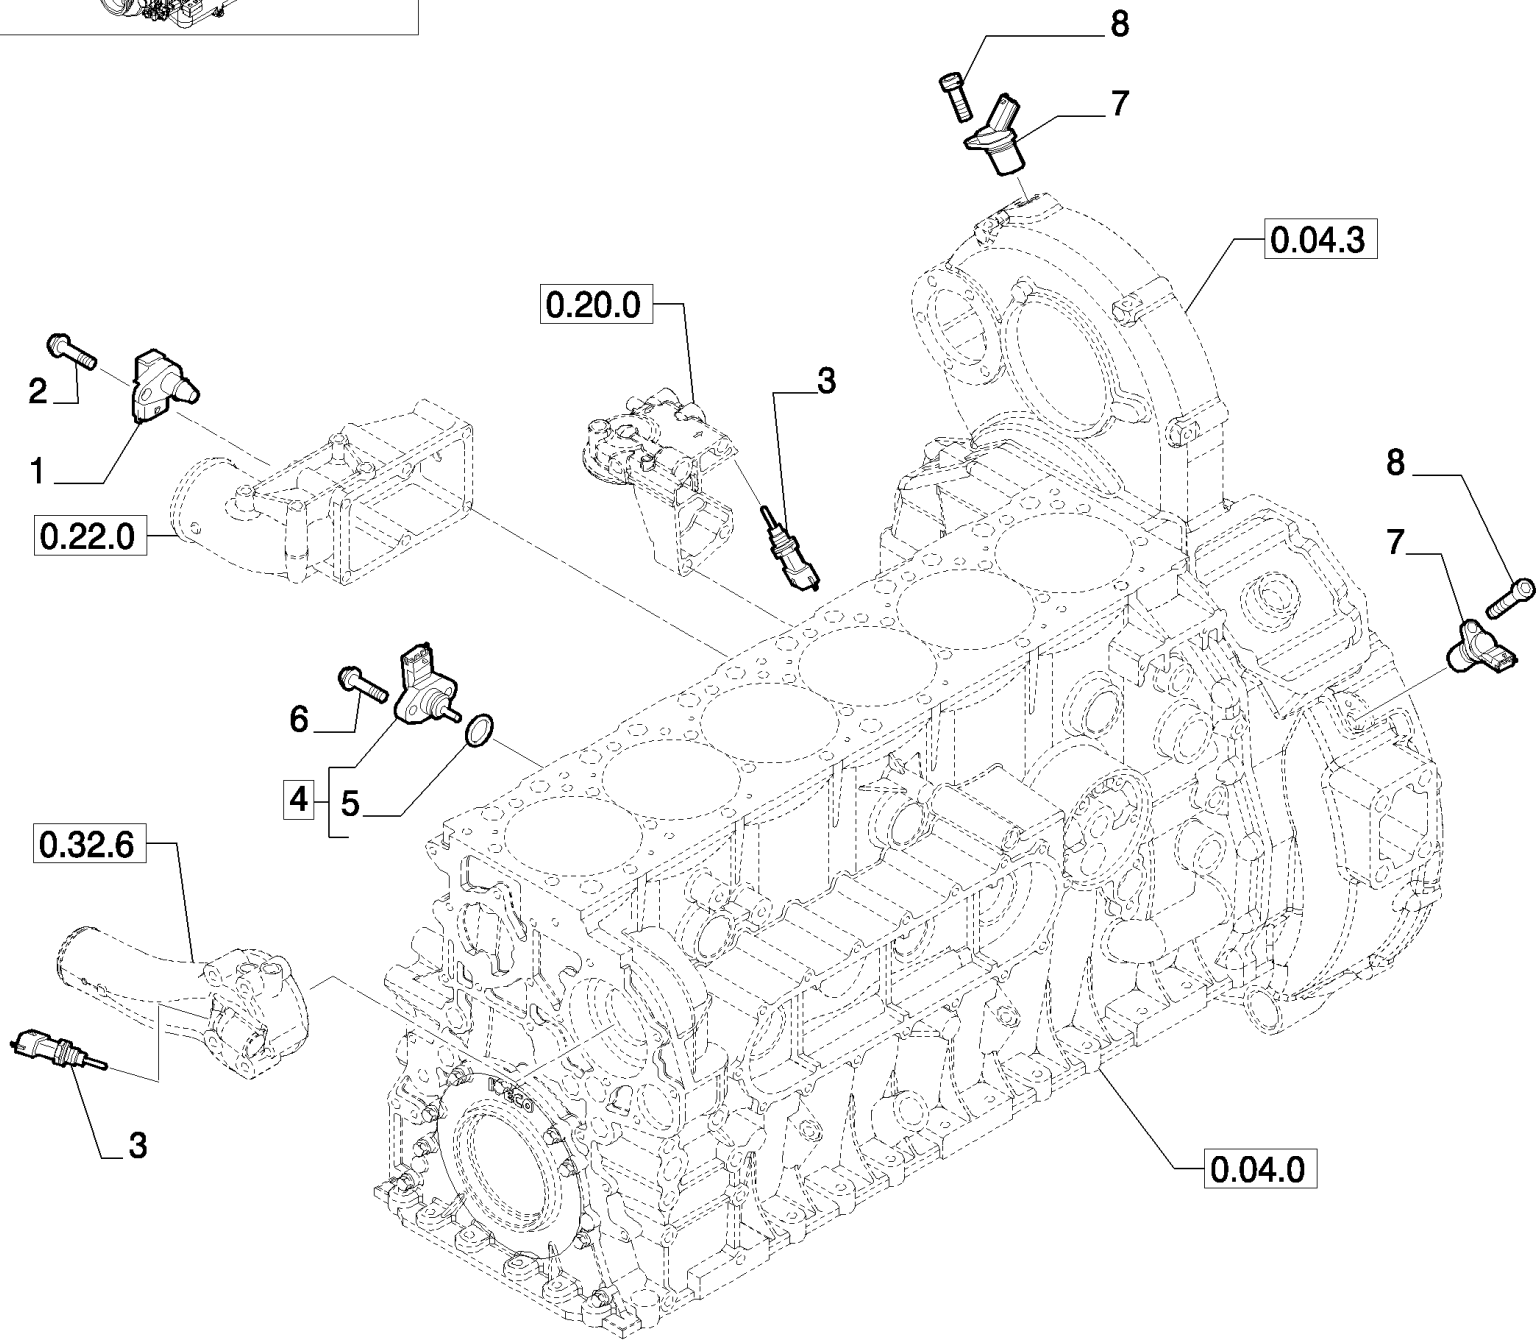

0.17.1(01) MOTOR SENSORS (504135967 - 504139776)

F2CE9684E*E002 ENGINE - 504160468 - 84457641 (1/06-)

0.17.1(01) MOTOR SENSORS (504135967 - 504139776)

сылка	Номер детали	Кол-во	Описание
1	2852821	1	SENSOR, Air Temperature / Pressure
2	16597225	1	SCREW, M6X18 mm
3	500382599	2	SENSOR, Coolant Temperature
4	4890193	1	SENSOR, OIL PRESS. & TEMPER.
5	4895477	1	O-RING,
6	4899110	2	SCREW, Hex Flg, M6 x 1 x 20,
7	504096645	2	SENDER UNIT,
8	16688925	2	SCREW, M6X10mm
9	99489018	1	WASHER, SEALING, 14X22X1,5
9	500337199	1	O-RING,
10	504084571	1	PLUG, M14x1,5
10	500337200	1	PLUG, 3/4"
11	17278181	1	O-RING,