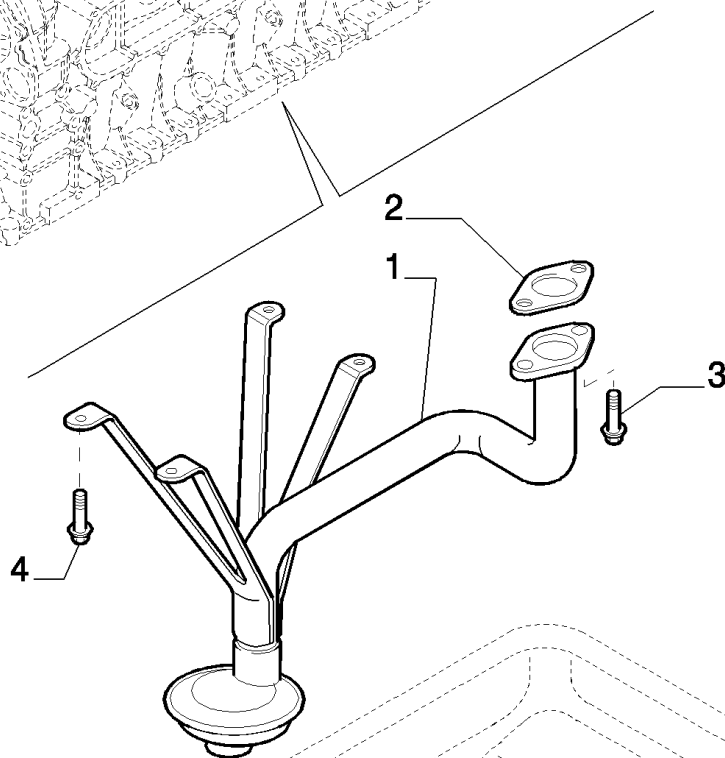

0.30.5(01) OIL PUMP PIPING (504155883)