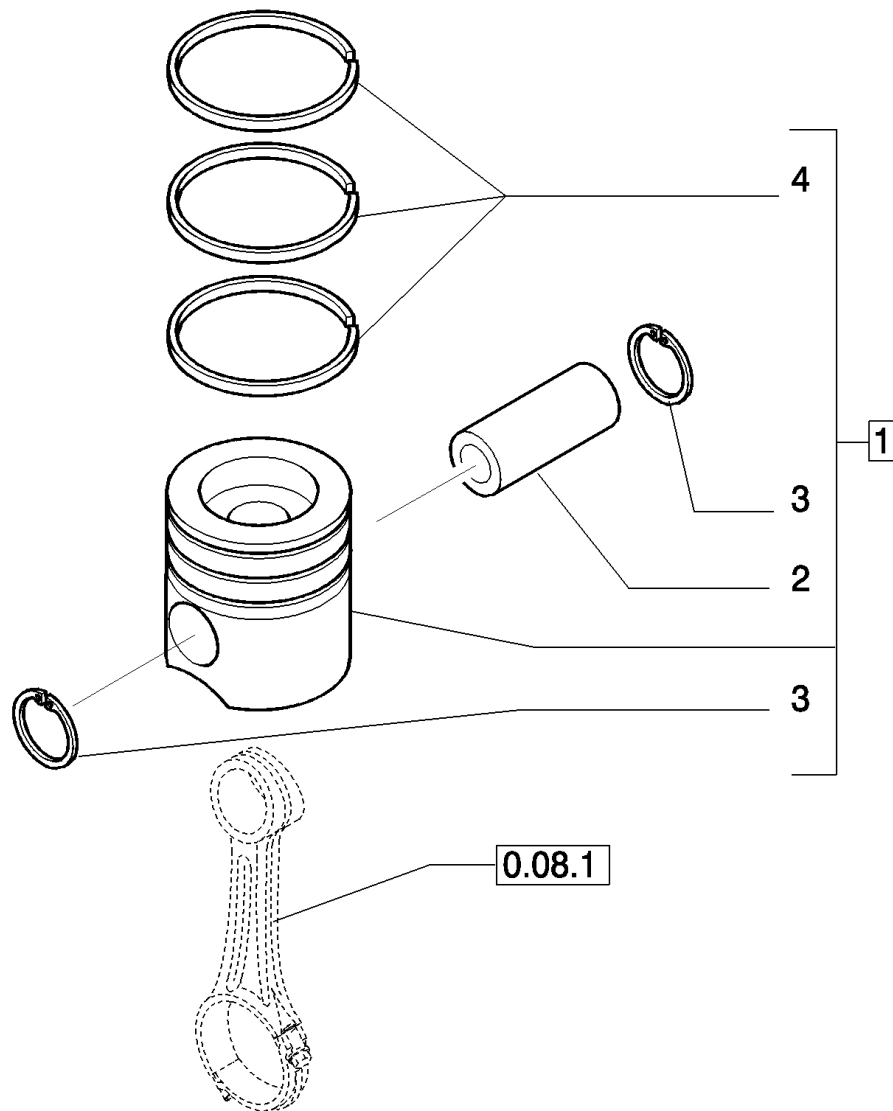

0.08.2(01) PISTON - ENGINE (504129454)

F2CE9684E*E002 ENGINE - 504160468 - 84457641 (1/06-)

0.08.2(01) PISTON - ENGINE (504129454)

сылка	Номер детали	Кол-во	Описание
1	8094893	6	PISTON ASSY., (STD)
2	504126580	1	PIN, PISTON,
3	16873473	2	CIRCLIP,
4	8094892	1	SET OF RINGS, (STD)