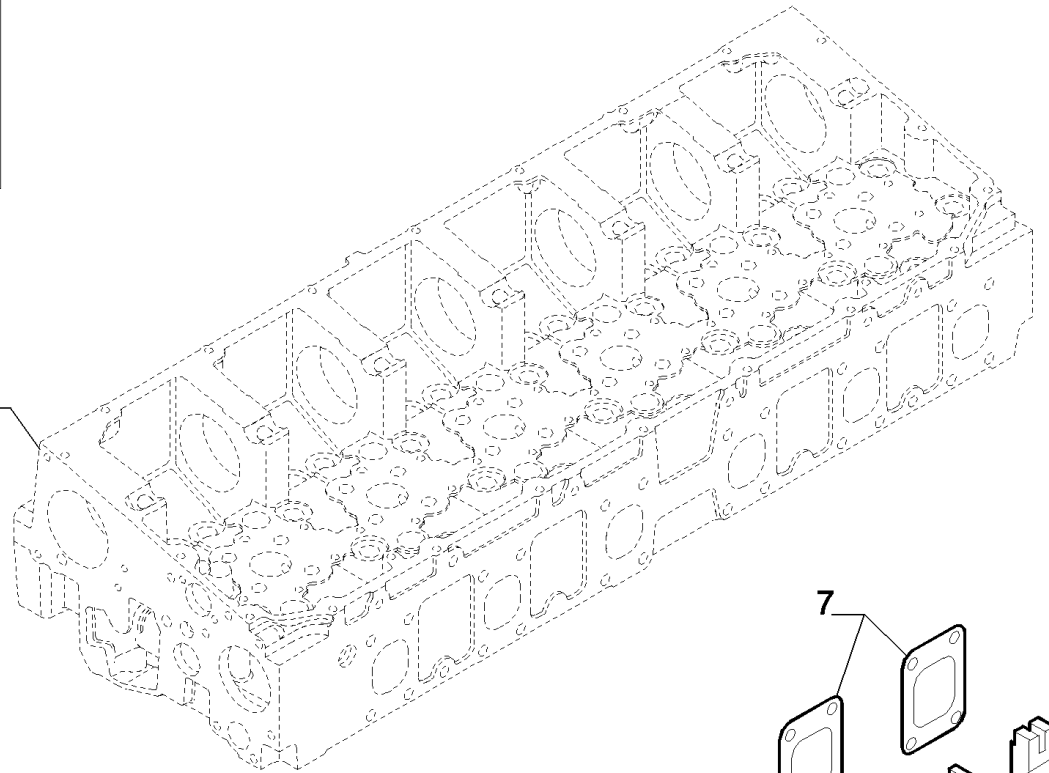

0.07.8(01) EXHAUST MANIFOLD (500322365)

0.06.0