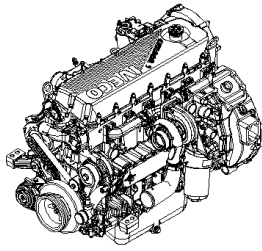

0.06.3(01) HEAD COVER (504008091)

F2CE9684E*E002 ENGINE - 504160468 - 84457641 (1/06-)

0.06.3(01) HEAD COVER (504008091)

сылка	Номер детали	Кол-во	Описание
1	99446692	1	GASKET,
2	4895459	1	CAP, INTRODUCTION, - ASSY
3	16591924	20	SCREW, M6X50
4	99446693	20	BUSHING,
5	504008093	1	COVER, - ASSY
6	2852774	1	GASKET,