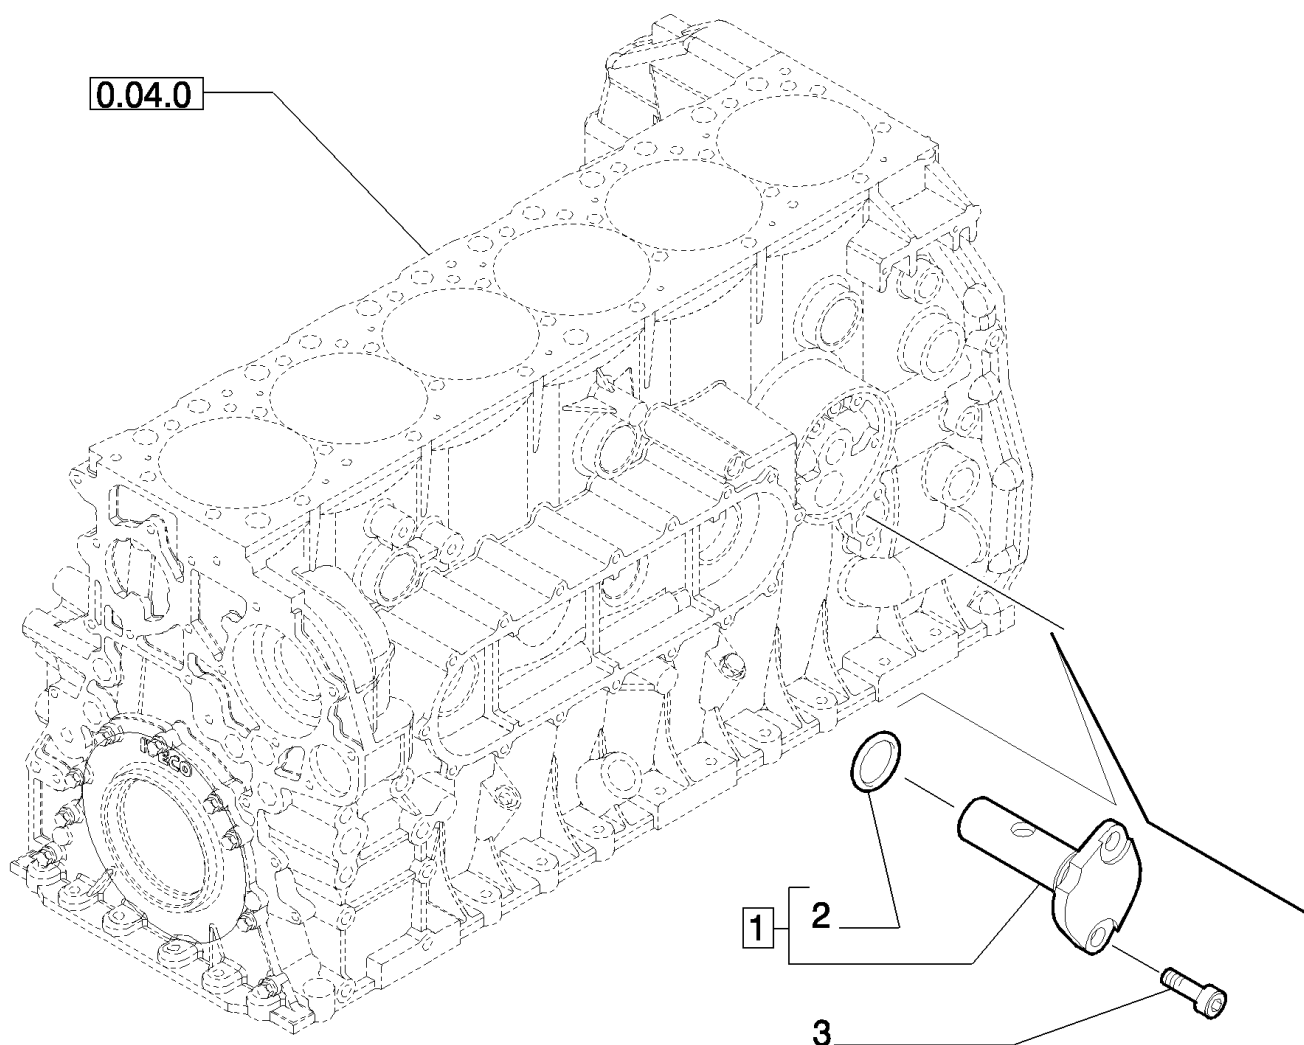

0.30.3(01) OIL PRESSURE REGULATION VALVE (504191874)

F2CE9684E*E002 ENGINE - 504160468 - 84457641 (1/06-)

0.30.3(01) OIL PRESSURE REGULATION VALVE (504191874)

сылка	Номер детали	Кол-во	Описание
1	504191876	1	VALVE, - ASSY
2	17288681	1	O-RING, D=24.9X3.5 mm
3	18053625	2	SCREW, M8X16 mm