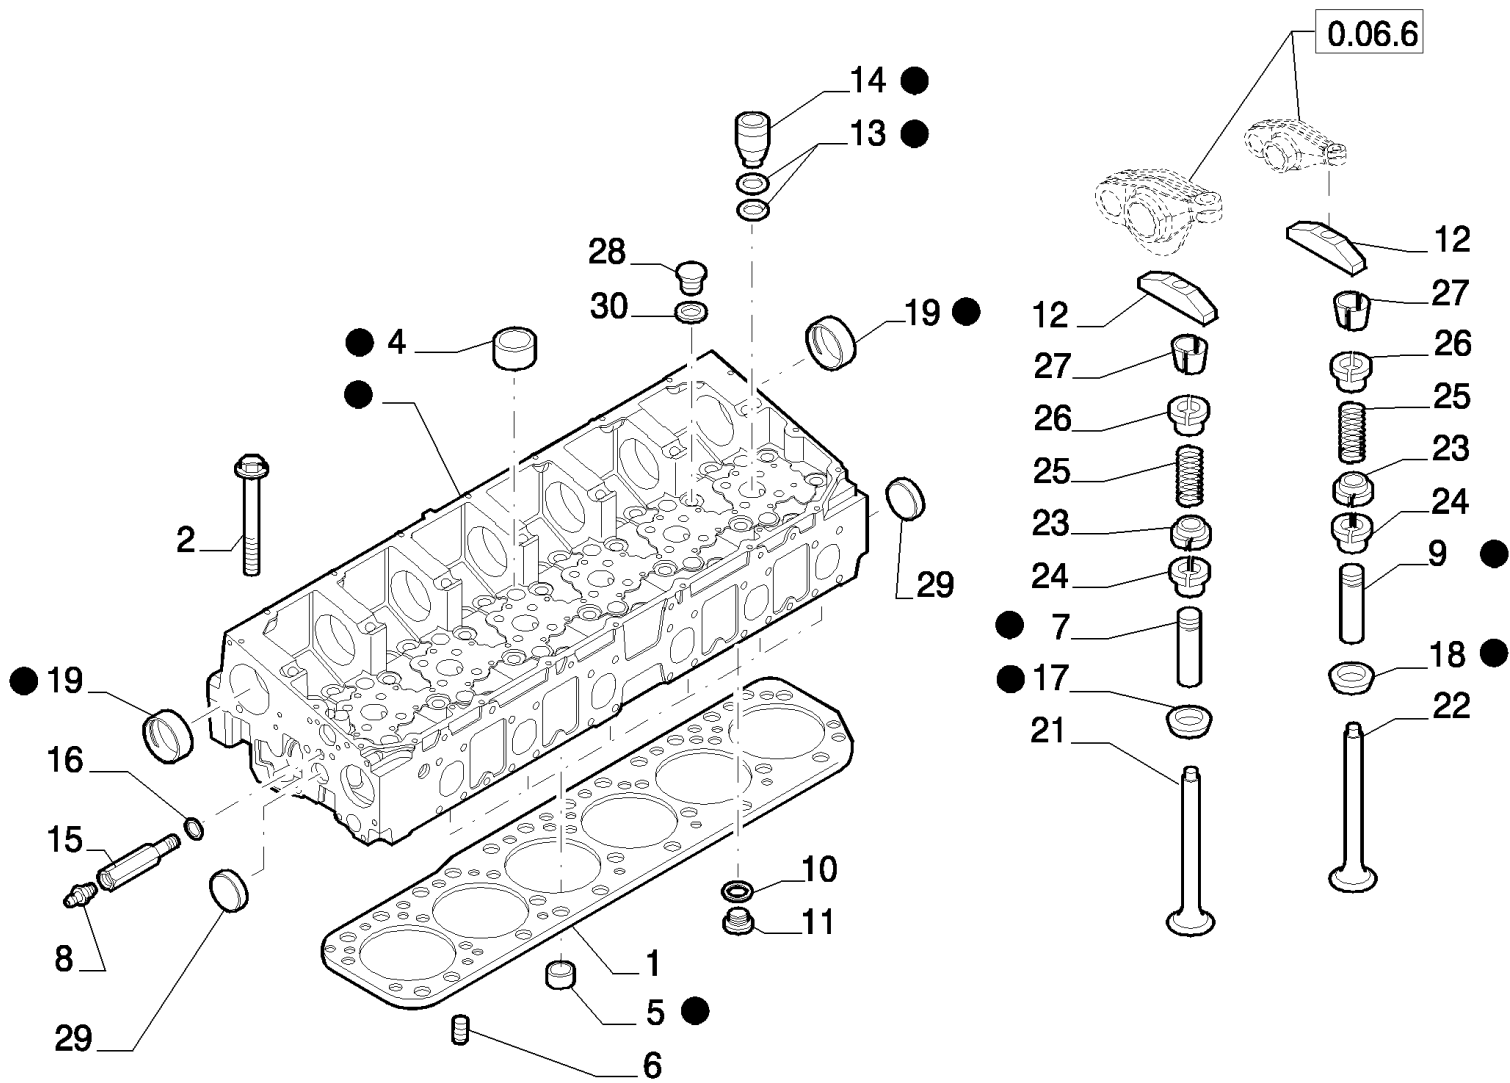

0.04.4(01) ENGINE SUSPENSION (504129590)

0.02.1

F2CE9684E\*E002 ENGINE - 504160468 - 84457641 (1/06- )

0.04.4(01) ENGINE SUSPENSION (504129590)

сылка	Номер детали	Кол-во	Описание
1	16680534	8	M14X50 MM
2	504125944	1	BRACKET, LEFT
3	504125943	1	BRACKET, RIGHT

F2CE9684E\*E002 ENGINE - 504160468 - 84457641 (1/06- )

0.06.0(01) CYLINDER HEAD & RELATED PARTS (504129013 - 504029659 - 504129140)

сылка	Номер детали	Кол-во	Описание
1	500382172	1	GASKET, CYLINDER HEAD,
2	500354580	26	SCREW,
3	504217380	1	CYLINDER HEAD, - ASSY
4	16990770	12	PLUG, D=25 mm
5	16991370	2	PLUG, D=45mm
5	16990570	6	PLUG, D=20mm
6	500314967	2	DOWEL, D=10 mm
7	500391440	12	GUIDE, VALVE, INTAKE,
7	500391441	12	VALVE, INLET, OVERSIZE, + 0.2
7	500391442	12	VALVE, INLET, OVERSIZE, + 0.4
8	500304562	1	PLUG,
9	500391436	12	GUIDE, VALVE, EXHAUST,
9	500391437	12	VALVE, EXHAUST, OVERSIZE, + 0.2
9	500391438	12	VALVE, EXHAUST, OVERSIZE, + 0.4
10	2855325	1	SEAL, 12X20X1,5
11	16992215	1	M12X1.5
12	504131444	12	BRIDGE,
13	17278881	12	O-RING, 1,7X23,5
14	504127833	6	HOLDER NOZZLE,
15	500328252	1	CONNECTOR, HYD.,
16	98474308	1	WASHER, SEALING,
17	99456802	12	VALVE SEAT, STD
18	99447343	12	VALVE SEAT, STD
19	504125778	7	BUSHING,
21	504127798	12	VALVE, ENGINE, INLET, STD,
22	504127799	12	VALVE, ENG EXHAUST, STD,
23	504129182	24	SEAT, SPRING,
24	40101574	24	GASKET,
25	504125776	24	SPRING, VALVE,
26	504127797	24	CUP, SPRING,
27	98499819	48	COTTER, ROCKER ARM,
28	16992115	1	PLUG, M10X1
29	16990870	3	PLUG, D=28mm
30	99489016	1	GASKET, 10X20X1,5

0.06.3(01) HEAD COVER (504008091)

F2CE9684E\*E002 ENGINE - 504160468 - 84457641 (1/06- )

0.06.3(01) HEAD COVER (504008091)

сылка	Номер детали	Кол-во	Описание
1	99446692	1	GASKET,
2	4895459	1	CAP, INTRODUCTION, - ASSY
3	16591924	20	SCREW, M6X50
4	99446693	20	BUSHING,
5	504008093	1	COVER, - ASSY
6	2852774	1	GASKET,