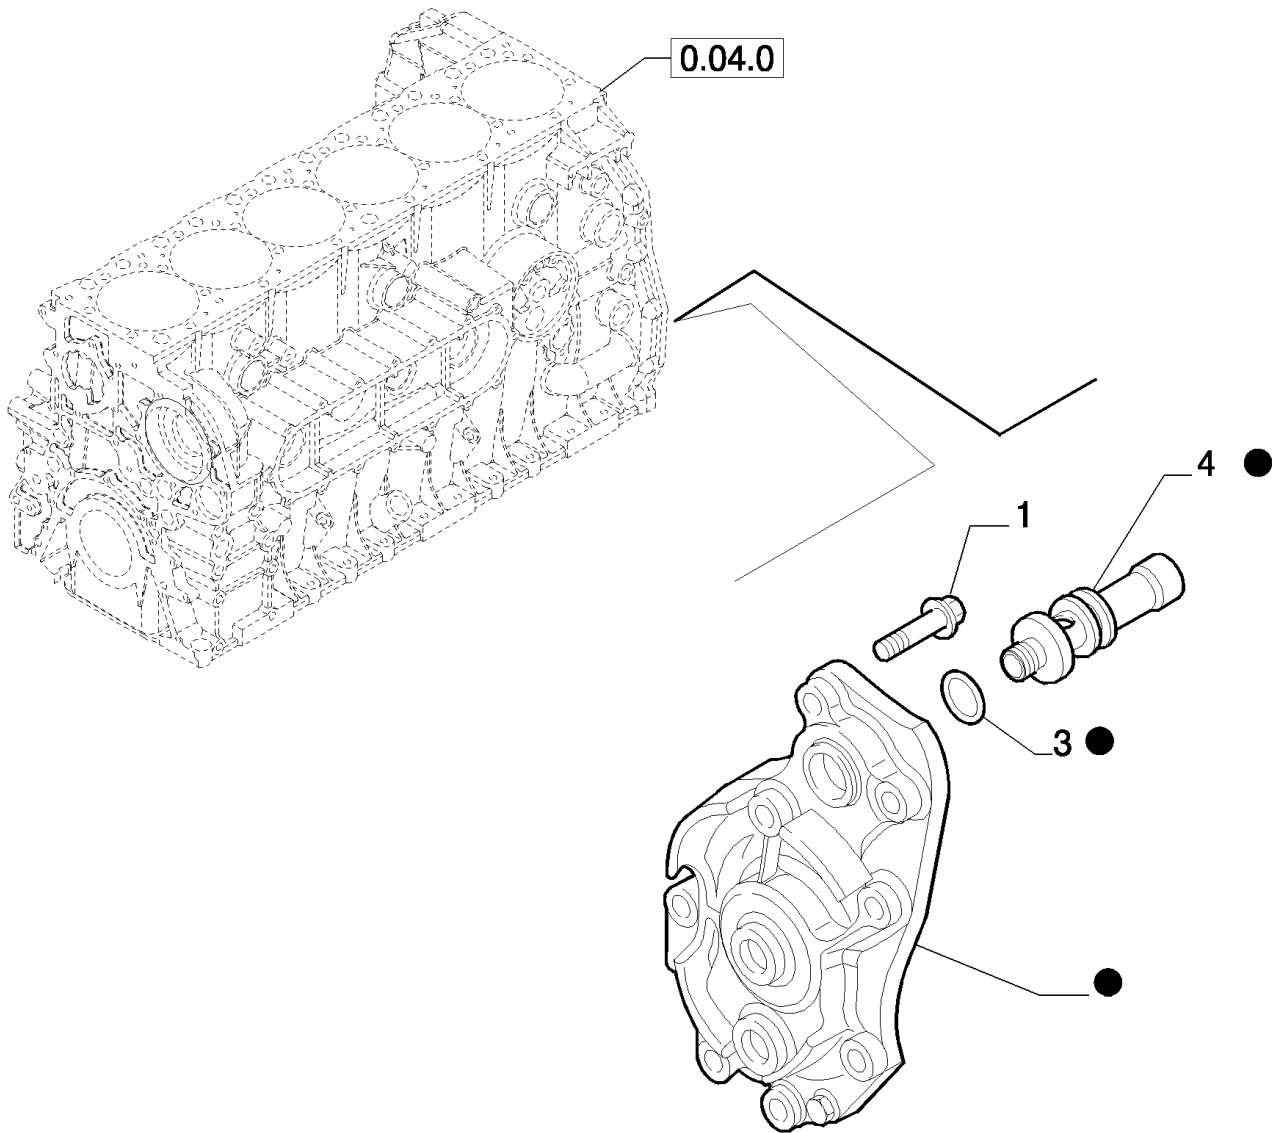

F2CE9684E*E002 ENGINE - 504160468 - 84457641 (1/06-)

0.30.0(01) PUMP, ENGINE OIL & RELATED PARTS (504133121)

сылка	Номер детали	Кол-во	Описание
1	500355363	5	SCREW, M8X1,25X60mm
1	504010370	3	SCREW, M8X1,25X45mm
2	504131225	1	PUMP, ENGINE OIL, - ASSY
3	17282181	1	GASKET, D=21.8X2.6 mm
4	500304389	1	VALVE, SAFETY,