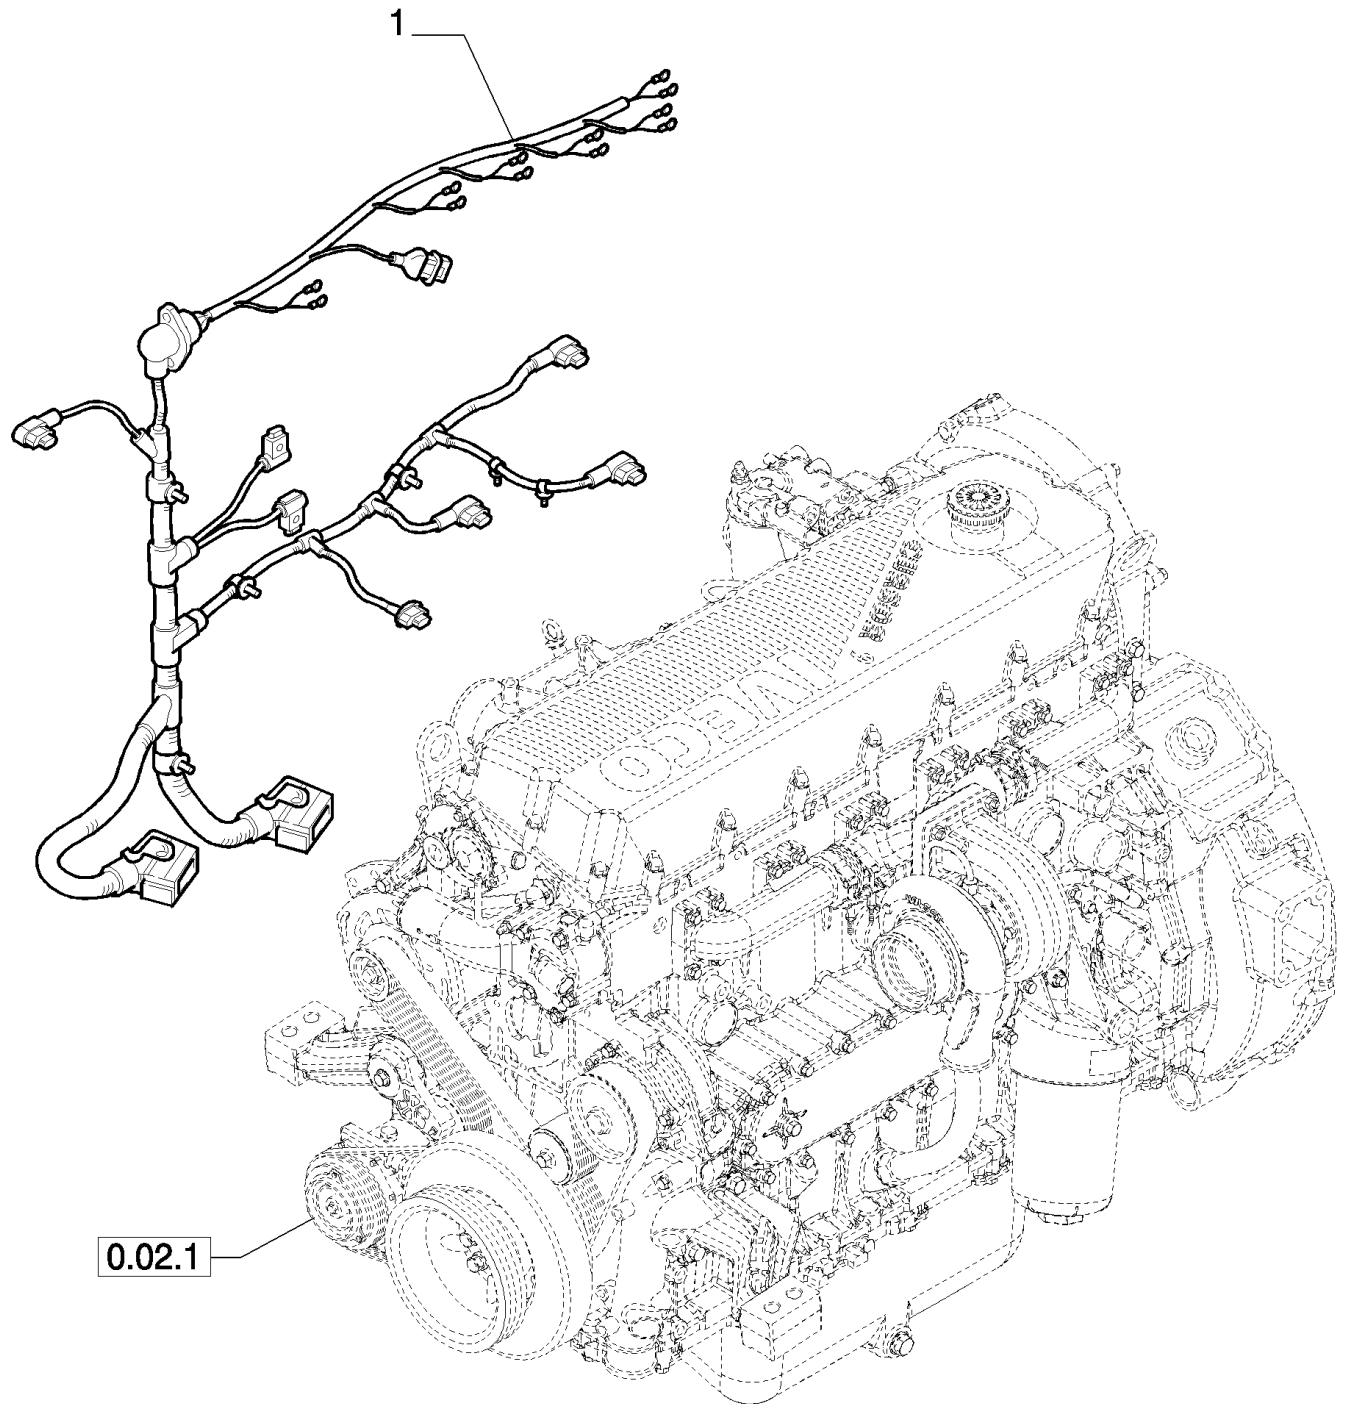

F2CE9684E*E002 ENGINE - 504160468 - 84457641 (1/06-)

0.17.1(01) MOTOR SENSORS (504135967 - 504139776)

сылка	Номер детали	Кол-во	Описание
1	2852821	1	SENSOR, Air Temperature / Pressure
2	16597225	1	SCREW, M6X18 mm
3	500382599	2	SENSOR, Coolant Temperature
4	4890193	1	SENSOR, OIL PRESS. & TEMPER.
5	4895477	1	O-RING,
6	4899110	2	SCREW, Hex Flg, M6 x 1 x 20,
7	504096645	2	SENDER UNIT,
8	16688925	2	SCREW, M6X10mm
9	99489018	1	WASHER, SEALING, 14X22X1,5
9	500337199	1	O-RING,
10	504084571	1	PLUG, M14x1,5
10	500337200	1	PLUG, 3/4"
11	17278181	1	O-RING,