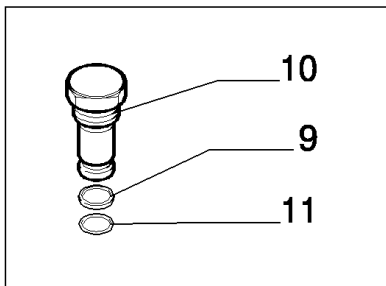

0.17.1(01) MOTOR SENSORS (504135967 - 504139776)

F2CE9684E*E002 ENGINE - 504160468 - 84457641 (1/06-)

0.17.1(01) MOTOR SENSORS (504135967 - 504139776)

сылка	Номер детали	Кол-во	Описание
1	2852821	1	SENSOR, Air Temperature / Pressure
2	16597225	1	SCREW, M6X18 mm
3	500382599	2	SENSOR, Coolant Temperature
4	4890193	1	SENSOR, OIL PRESS. & TEMPER.
5	4895477	1	O-RING,
6	4899110	2	SCREW, Hex Flg, M6 x 1 x 20,
7	504096645	2	SENDER UNIT,
8	16688925	2	SCREW, M6X10mm
9	99489018	1	WASHER, SEALING, 14X22X1,5
9	500337199	1	O-RING,
10	504084571	1	PLUG, M14x1,5
10	500337200	1	PLUG, 3/4"
11	17278181	1	O-RING,