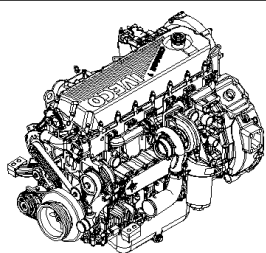

0.30.3(01) OIL PRESSURE REGULATION VALVE (504191874)

F2CE9684E*E002 ENGINE - 504160468 - 84457641 (1/06-)

0.30.3(01) OIL PRESSURE REGULATION VALVE (504191874)

сылка	Номер детали	Кол-во	Описание
1	504191876	1	VALVE, - ASSY
2	17288681	1	O-RING, D=24.9X3.5 mm
3	18053625	2	SCREW, M8X16 mm