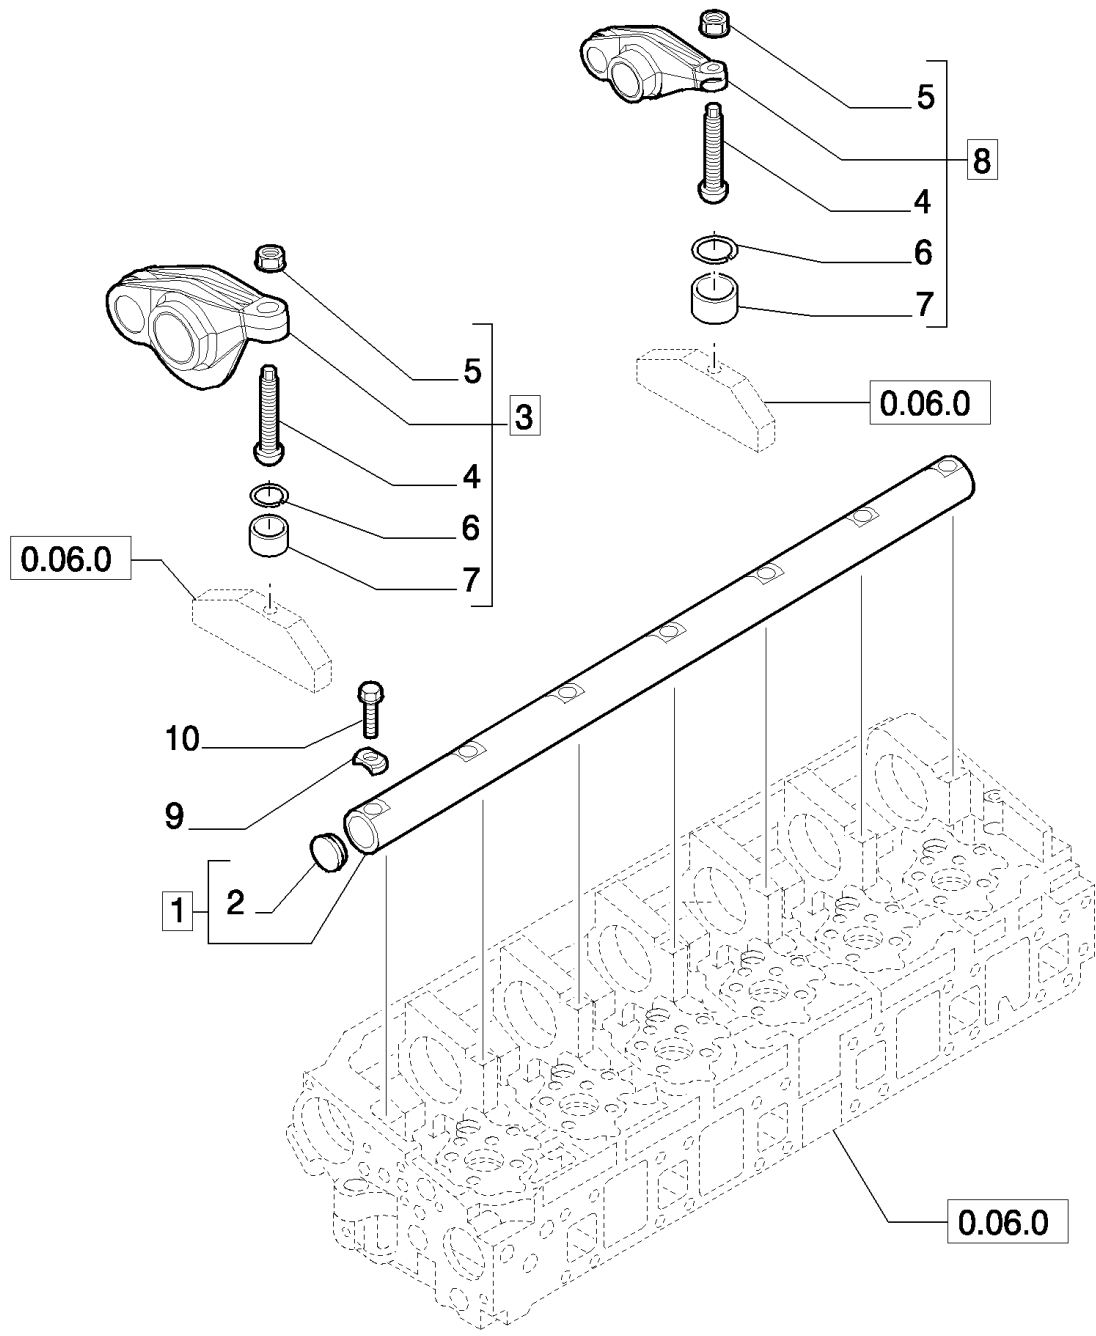

F2CE9684E\*E002 ENGINE - 504160468 - 84457641 (1/06- )

0.06.0(01) CYLINDER HEAD & RELATED PARTS (504129013 - 504029659 - 504129140)

сылка	Номер детали	Кол-во	Описание
1	500382172	1	GASKET, CYLINDER HEAD,
2	500354580	26	SCREW,
3	504217380	1	CYLINDER HEAD, - ASSY
4	16990770	12	PLUG, D=25 mm
5	16991370	2	PLUG, D=45mm
5	16990570	6	PLUG, D=20mm
6	500314967	2	DOWEL, D=10 mm
7	500391440	12	GUIDE, VALVE, INTAKE,
7	500391441	12	VALVE, INLET, OVERSIZE, + 0.2
7	500391442	12	VALVE, INLET, OVERSIZE, + 0.4
8	500304562	1	PLUG,
9	500391436	12	GUIDE, VALVE, EXHAUST,
9	500391437	12	VALVE, EXHAUST, OVERSIZE, + 0.2
9	500391438	12	VALVE, EXHAUST, OVERSIZE, + 0.4
10	2855325	1	SEAL, 12X20X1,5
11	16992215	1	M12X1.5
12	504131444	12	BRIDGE,
13	17278881	12	O-RING, 1,7X23,5
14	504127833	6	HOLDER NOZZLE,
15	500328252	1	CONNECTOR, HYD.,
16	98474308	1	WASHER, SEALING,
17	99456802	12	VALVE SEAT, STD
18	99447343	12	VALVE SEAT, STD
19	504125778	7	BUSHING,
21	504127798	12	VALVE, ENGINE, INLET, STD,
22	504127799	12	VALVE, ENG EXHAUST, STD,
23	504129182	24	SEAT, SPRING,
24	40101574	24	GASKET,
25	504125776	24	SPRING, VALVE,
26	504127797	24	CUP, SPRING,
27	98499819	48	COTTER, ROCKER ARM,
28	16992115	1	PLUG, M10X1
29	16990870	3	PLUG, D=28mm
30	99489016	1	GASKET, 10X20X1,5

0.06.3(01) HEAD COVER (504008091)

F2CE9684E\*E002 ENGINE - 504160468 - 84457641 (1/06- )

0.06.3(01) HEAD COVER (504008091)

сылка	Номер детали	Кол-во	Описание
1	99446692	1	GASKET,
2	4895459	1	CAP, INTRODUCTION, - ASSY
3	16591924	20	SCREW, M6X50
4	99446693	20	BUSHING,
5	504008093	1	COVER, - ASSY
6	2852774	1	GASKET,

0.06.6(01) SHAFT & ROCKER ARMS (504189152)

F2CE9684E\*E002 ENGINE - 504160468 - 84457641 (1/06- )

0.06.6(01) SHAFT & ROCKER ARMS (504189152)

сылка	Номер детали	Кол-во	Описание
1	504189213	1	ROCKSHAFT, - ASSY
2	16988301	2	PLUG, d=20 mm
3	504127124	6	ROCKER ARM, - ASSY
4	504132284	2	
5	504059553	2	NUT,
6	17084376	2	RING,
7	500300903	2	PAD, SLIDING,
8	504165682	6	ROCKER ARM, - ASSY
9	504188241	7	SPACER,
10	16679435	7	BOLT,