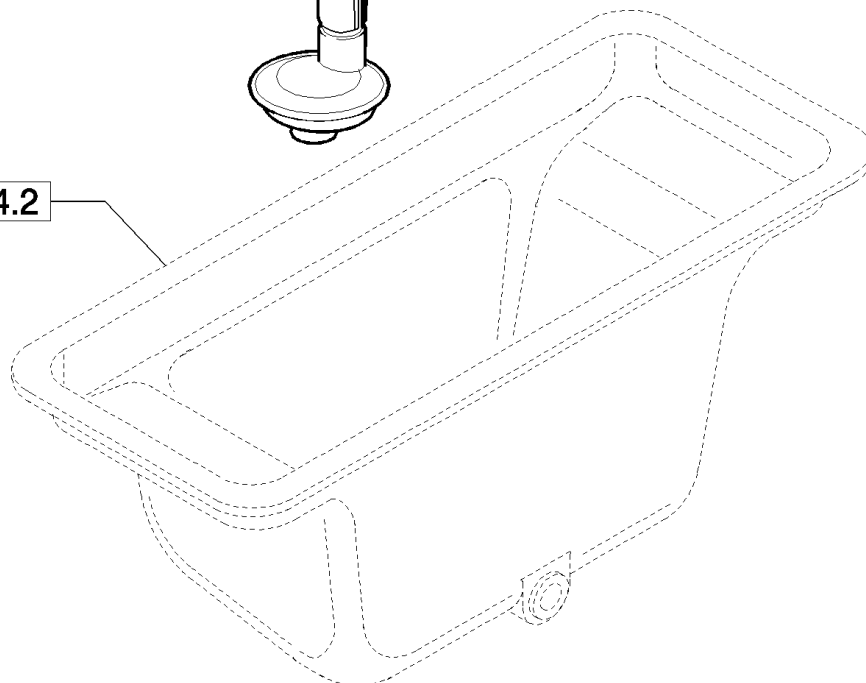

0.30.5(01) OIL PUMP PIPING (504155883)

0.04.2