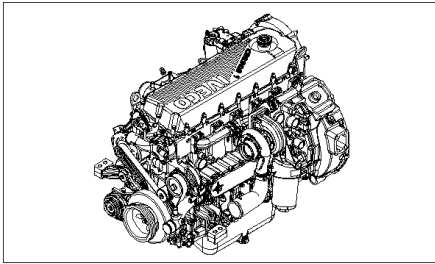

F2CE9684E*E002 ENGINE - 504160468 - 84457641 (1/06-)

0.04.3(01) FLYWHEEL CASE (504124669 - 504134507)

сылка	Номер детали	Кол-во	Описание
1	504124669	1	HOUSING,
2	16593625	1	SCREW, M12X120 MM
3	16599424	1	SCREW, M10X180 MM
4	16587325	3	SCREW, M10X35 MM
5	99475978	2	SCREW, M10X190 MM
6	16593224	7	SCREW, M12X701MM
7	16598925	1	M10X110 MM
8	504078249	1	
9	504042684	1	SEAL, SHAFT,
10	16707334	5	SCREW, M8X30MM
11	504126747	1	FLANGE,
12	17301181	1	O-RING, 5,33X329,6 MM
13	16586525	6	BOLT, M8X30 MM
14	504124620	1	COVER,
15	16992915	1	PLUG, M52X2 MM
16	500314968	2	DOWEL, 12 MM
17	17917240	1	PLUG, M42X2 MM