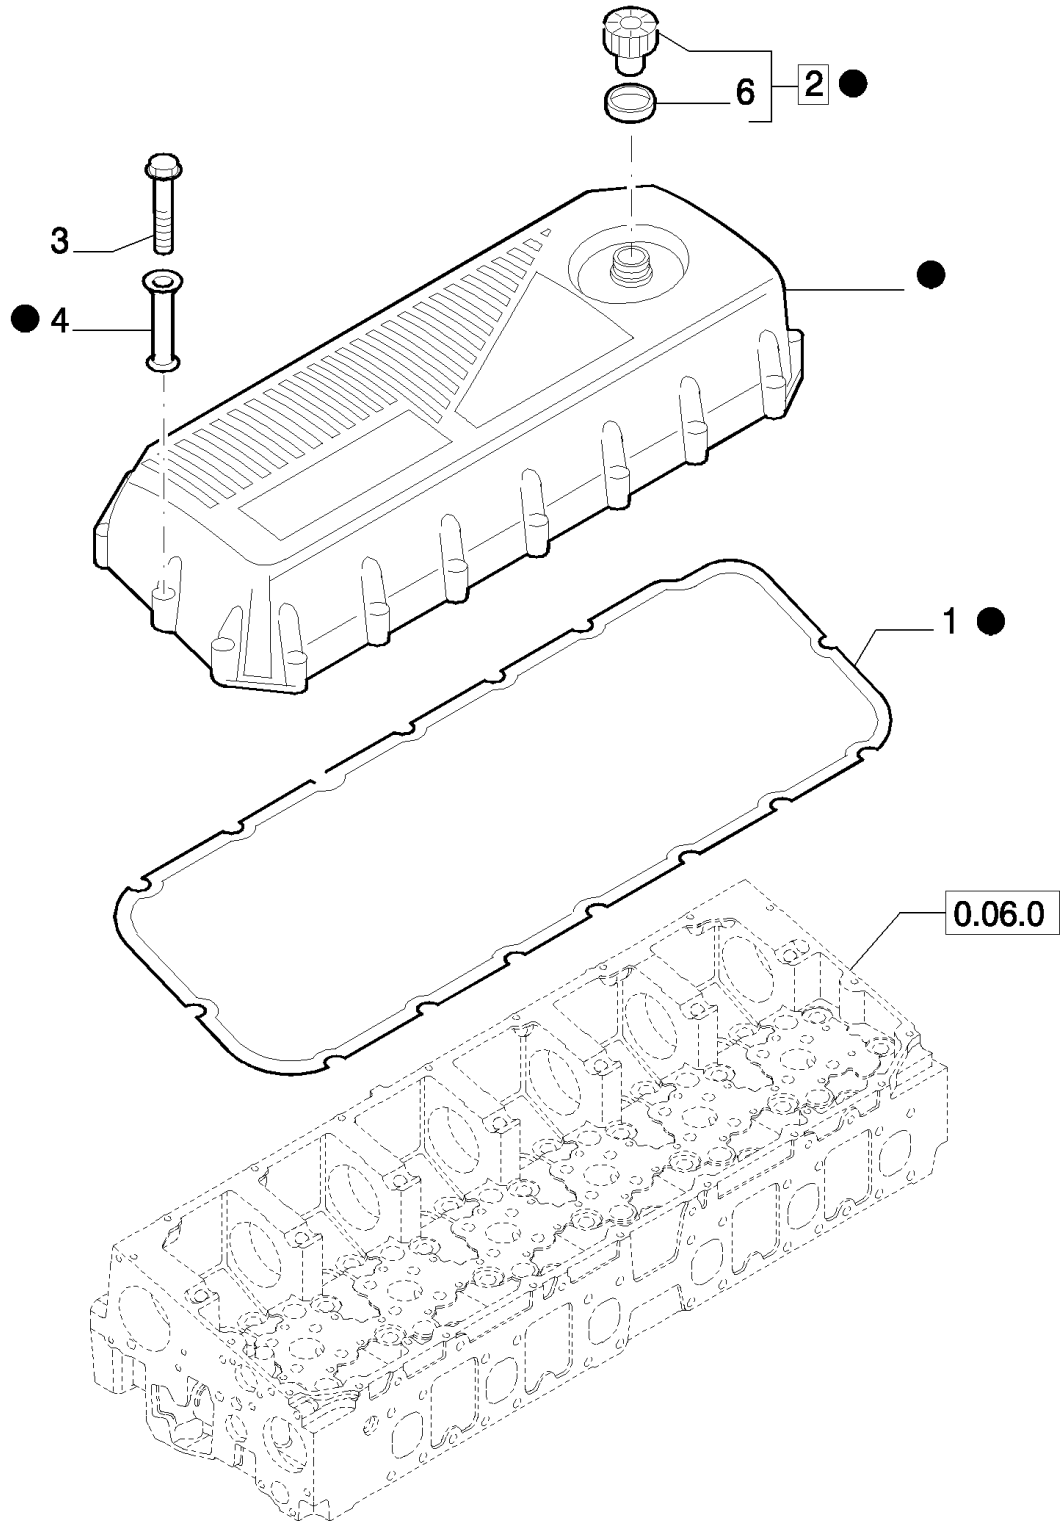

0.06.3(01) HEAD COVER (504008091)

F2CE9684E*E002 ENGINE - 504160468 - 84457641 (1/06-)

0.06.3(01) HEAD COVER (504008091)

сылка	Номер детали	Кол-во	Описание
1	99446692	1	GASKET,
2	4895459	1	CAP, INTRODUCTION, - ASSY
3	16591924	20	SCREW, M6X50
4	99446693	20	BUSHING,
5	504008093	1	COVER, - ASSY
6	2852774	1	GASKET,