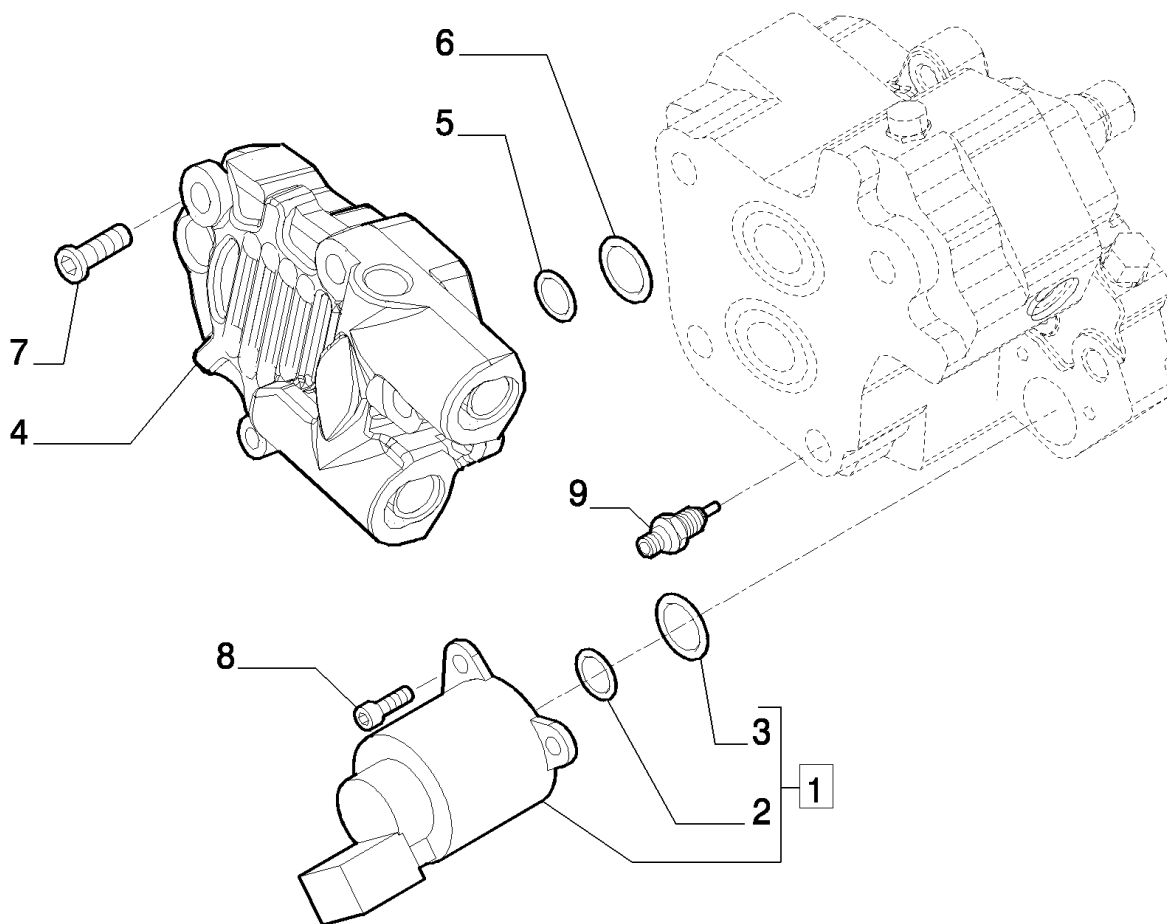

F2CE9684E*E002 ENGINE - 504160468 - 84457641 (1/06-)

0.14.0/A(01) INJECTION PUMP - COMPONENTS (4898921)

сылка	Номер детали	Кол-во	Описание
1	42541851	1	SOLENOID, - ASSY
2	42541850	1	O-RING,
3	42541849	1	O-RING,
4	42547619	1	PUMP, FUEL,
5	42550488	1	O-RING,
6	42548060	1	O-RING,
7	42550487	4	SCREW,
8	42550932	3	SCREW,
9	42550486	1	VALVE,